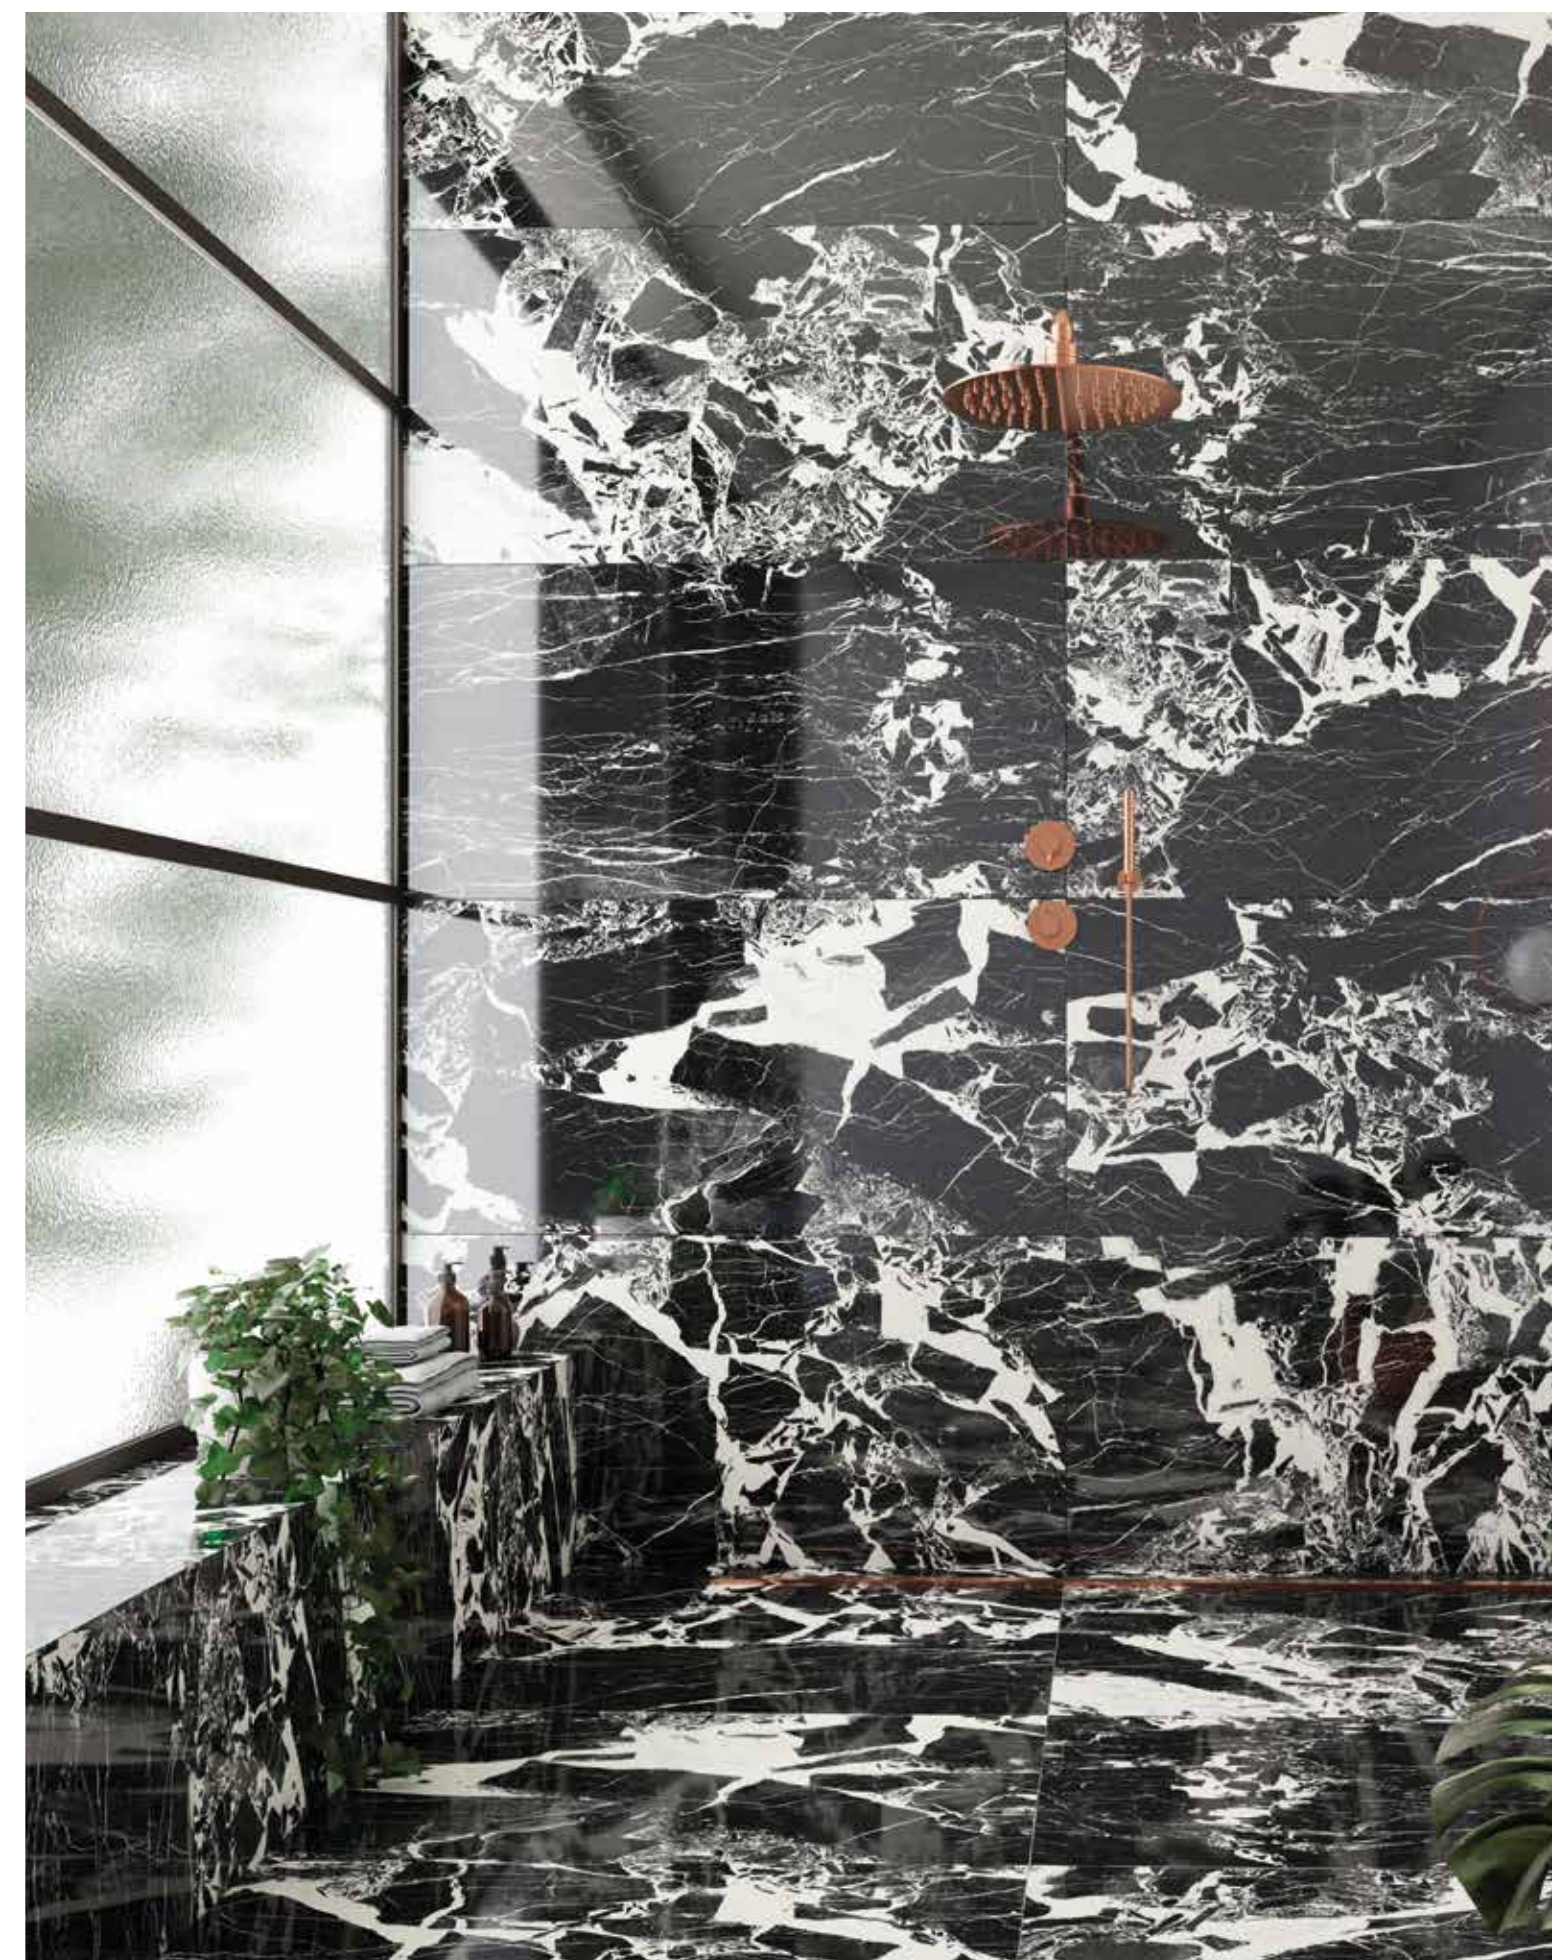

Amuletto 60x120cm_23,6"x47,2"