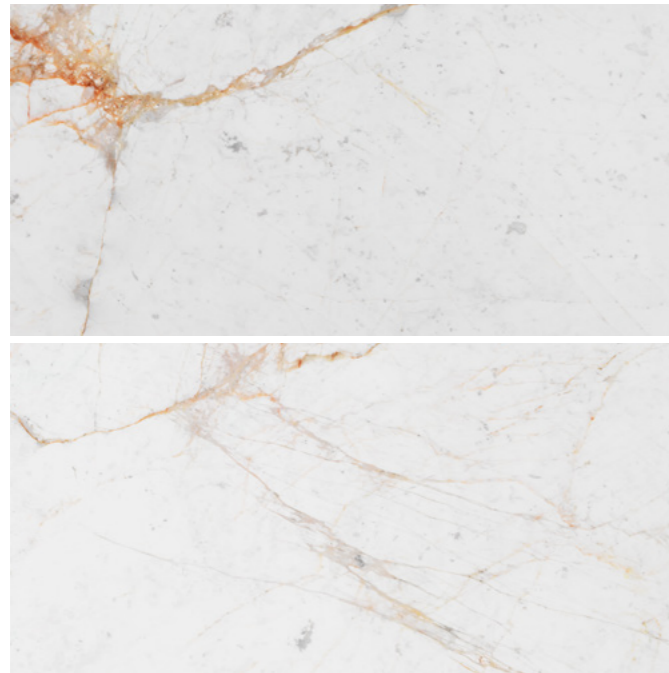

Projects
Marble Charm

Aura

Aura

RECTIFIED POLISHED
PORCELAIN TILES

Available Colours

Aura
60x120cm. / 23,6"x47,2"
2 Tiles shown

Technical Features

Different graphics randomly packaged