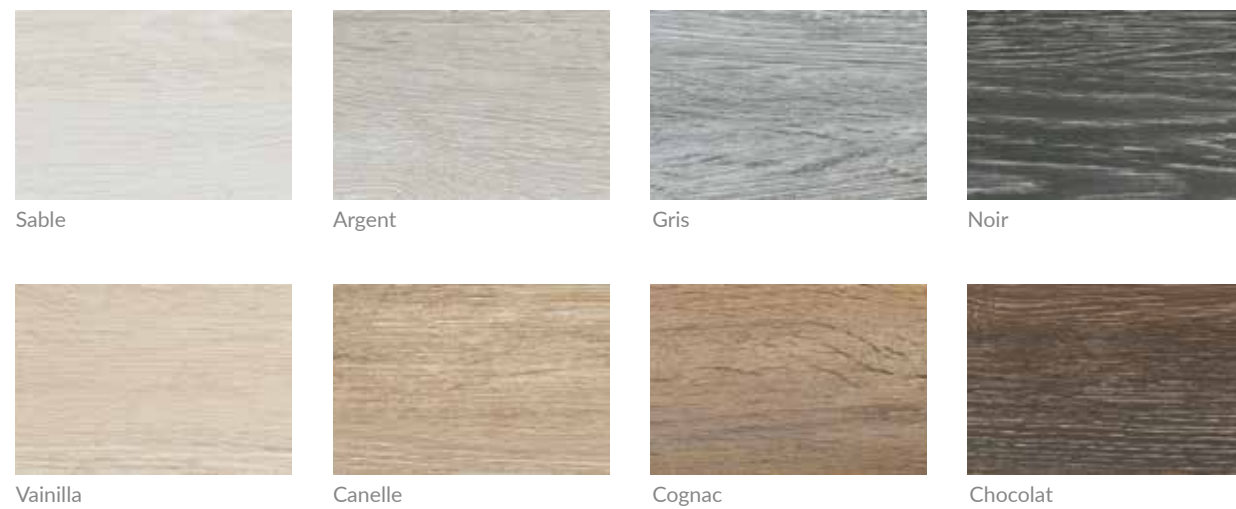

DISTRICT

Rectified Porcelain Tiles

20x120 cm.
7,9"x47,2"

15x90 cm.
5,9"x35,4"

10x60 cm.
3,9"x23,6"

8x44,2 cm.
3,1"x17,4"

8x40 cm.
3,1"x15,7"

8x33 cm.
3,1"x13"

Different graphics randomly packaged

Also Available in 30x120 cm. 20mm Thickness

Available Sizes	Pz/bx	Sqm/bx	Kg/bx	Bx/Pallet	Sqm/Pallet	Kg/Pallet	Thickness
8x33 cm_3,1"x13"	48pz	1,26	19,09	48	60,48	916	RT
8x40 cm_3,1"x15,7"	30pz	0,96	17,50	65bx	62,40	1.087	RT
8x44,2 cm_3,1"x17,4"	24pz	0,85	15,80	64bx	54,40	1.011	RT
10x60 cm_3,9"x23,6"	17pz	1,02	21,70	56bx	57,12	1.215	RT
15x90 cm_5,9"x35,4"	8pz	1,08	22,80	50bx	64,80	1.397	RT
20x120 cm_7,9"x47,2"	6pz	1,44	37,47	44bx	64,80	1.397	RT
30x120 cm_11,8"x47,2"	2pz	0,72	37,16	30bx	21,60	1.114	20mm