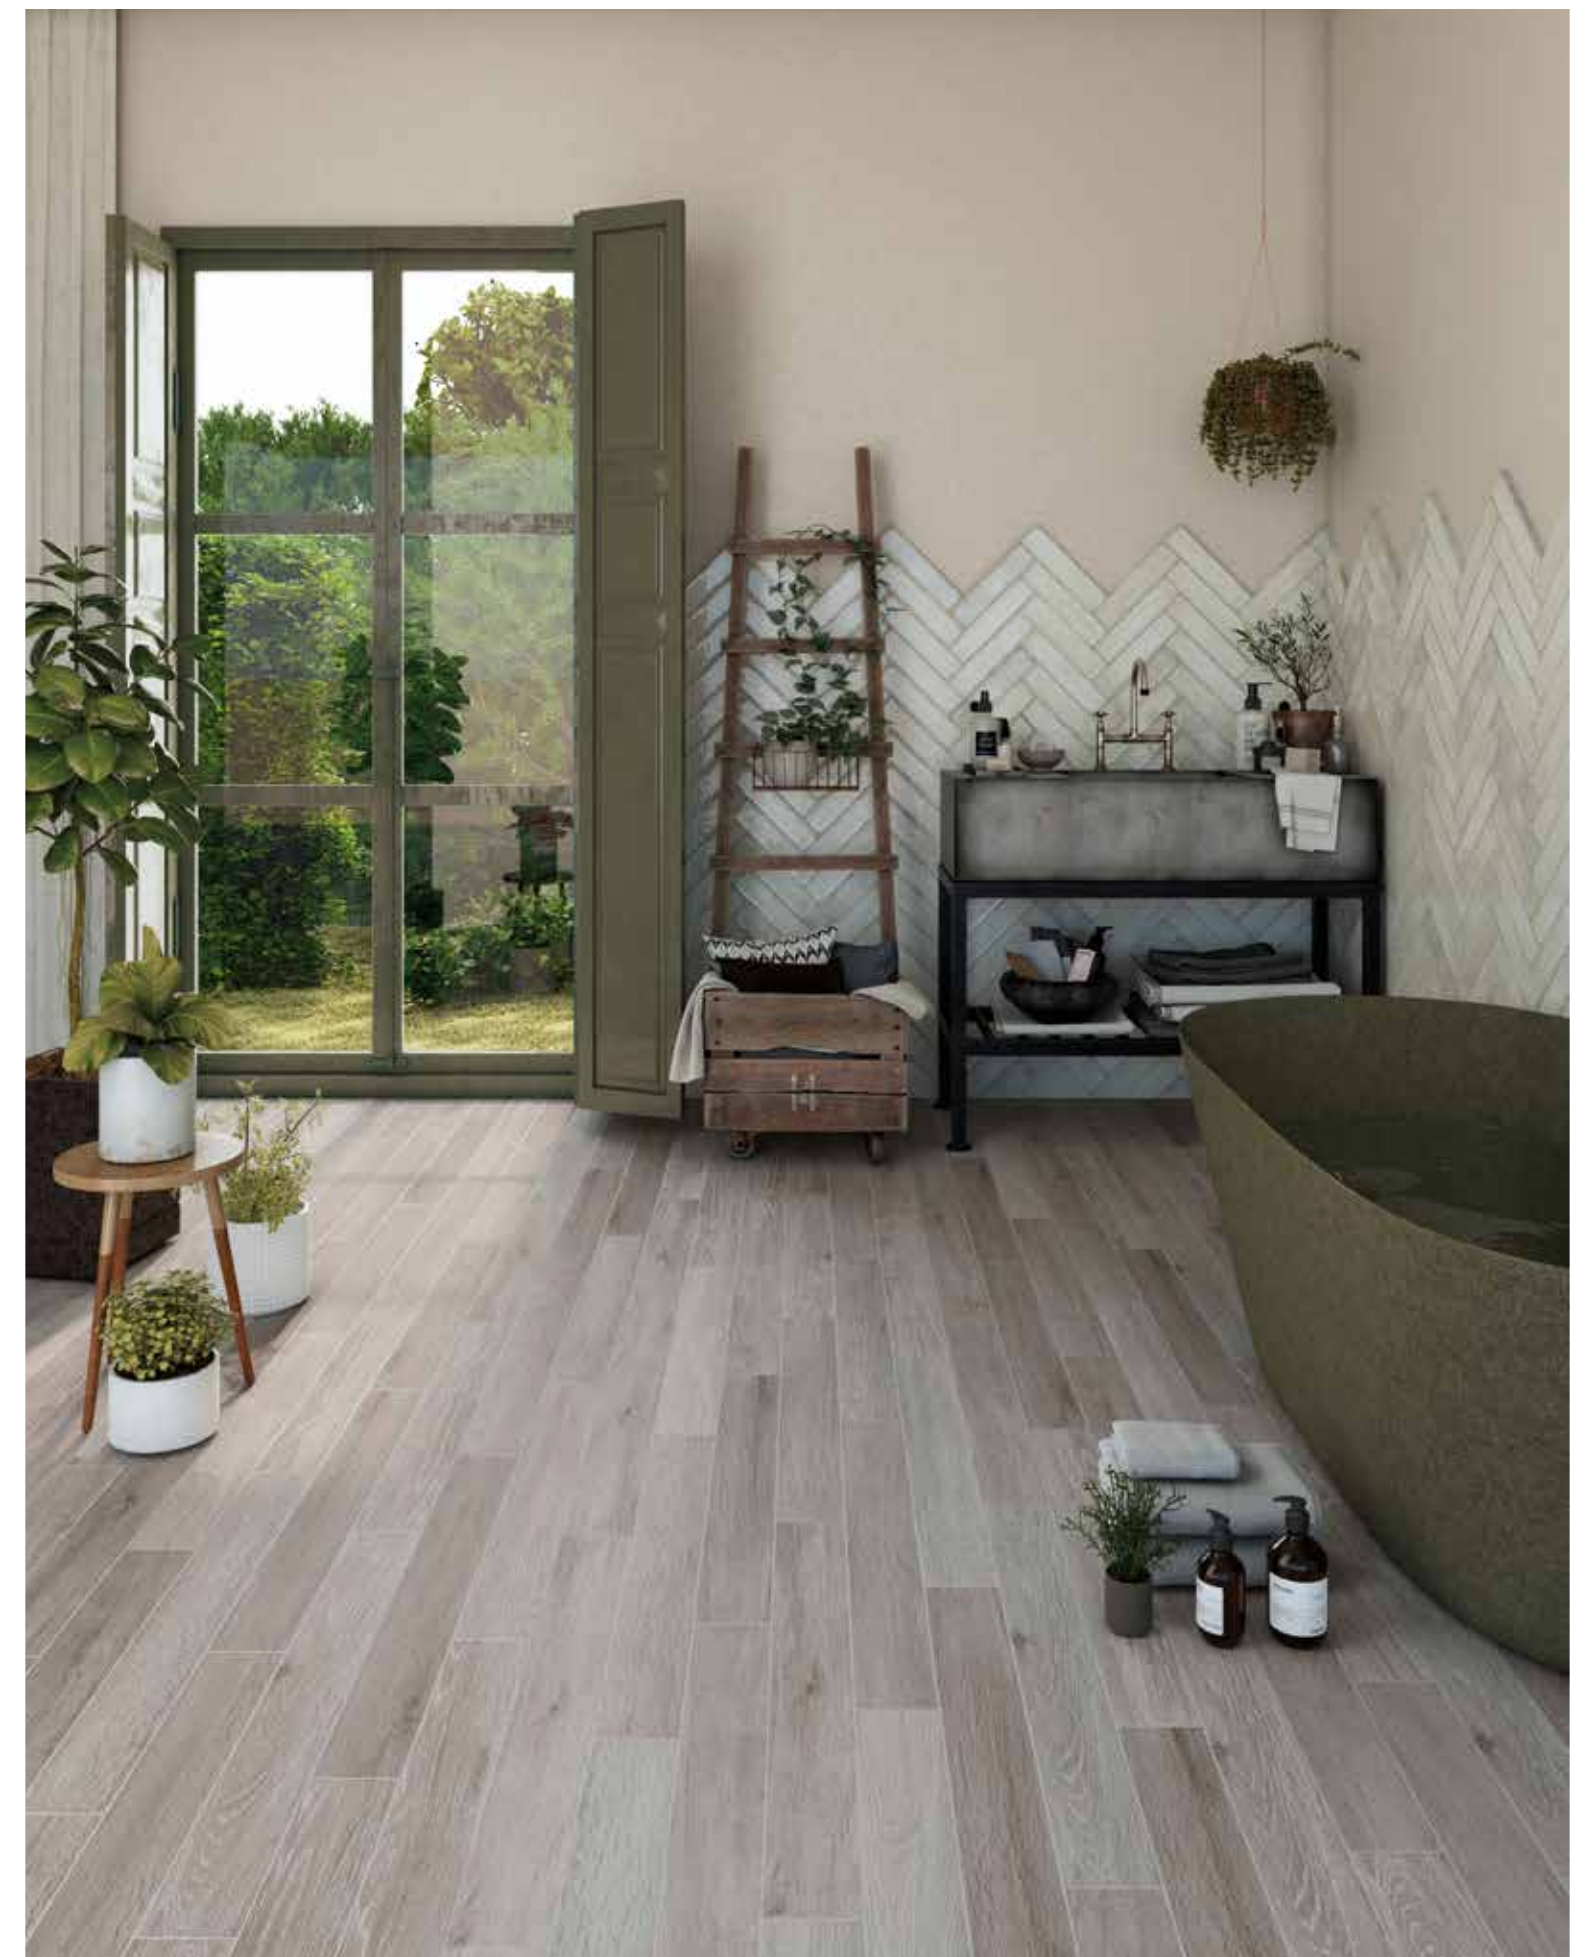

District Argent 10x80cm_3,9"x31,5" & Iris Blanco 7,5x30cm_2,9"x11,8"

DISTRICT

Rectified Porcelain Tiles

└ District Vainilla 12,5x100cm_4,9"x39,4" & District Tikal Warm 16,3x51,7cm_6,4"x20,4"

└ District Chocolat & District Canelle 12,5x100cm_4,9"x39,4"