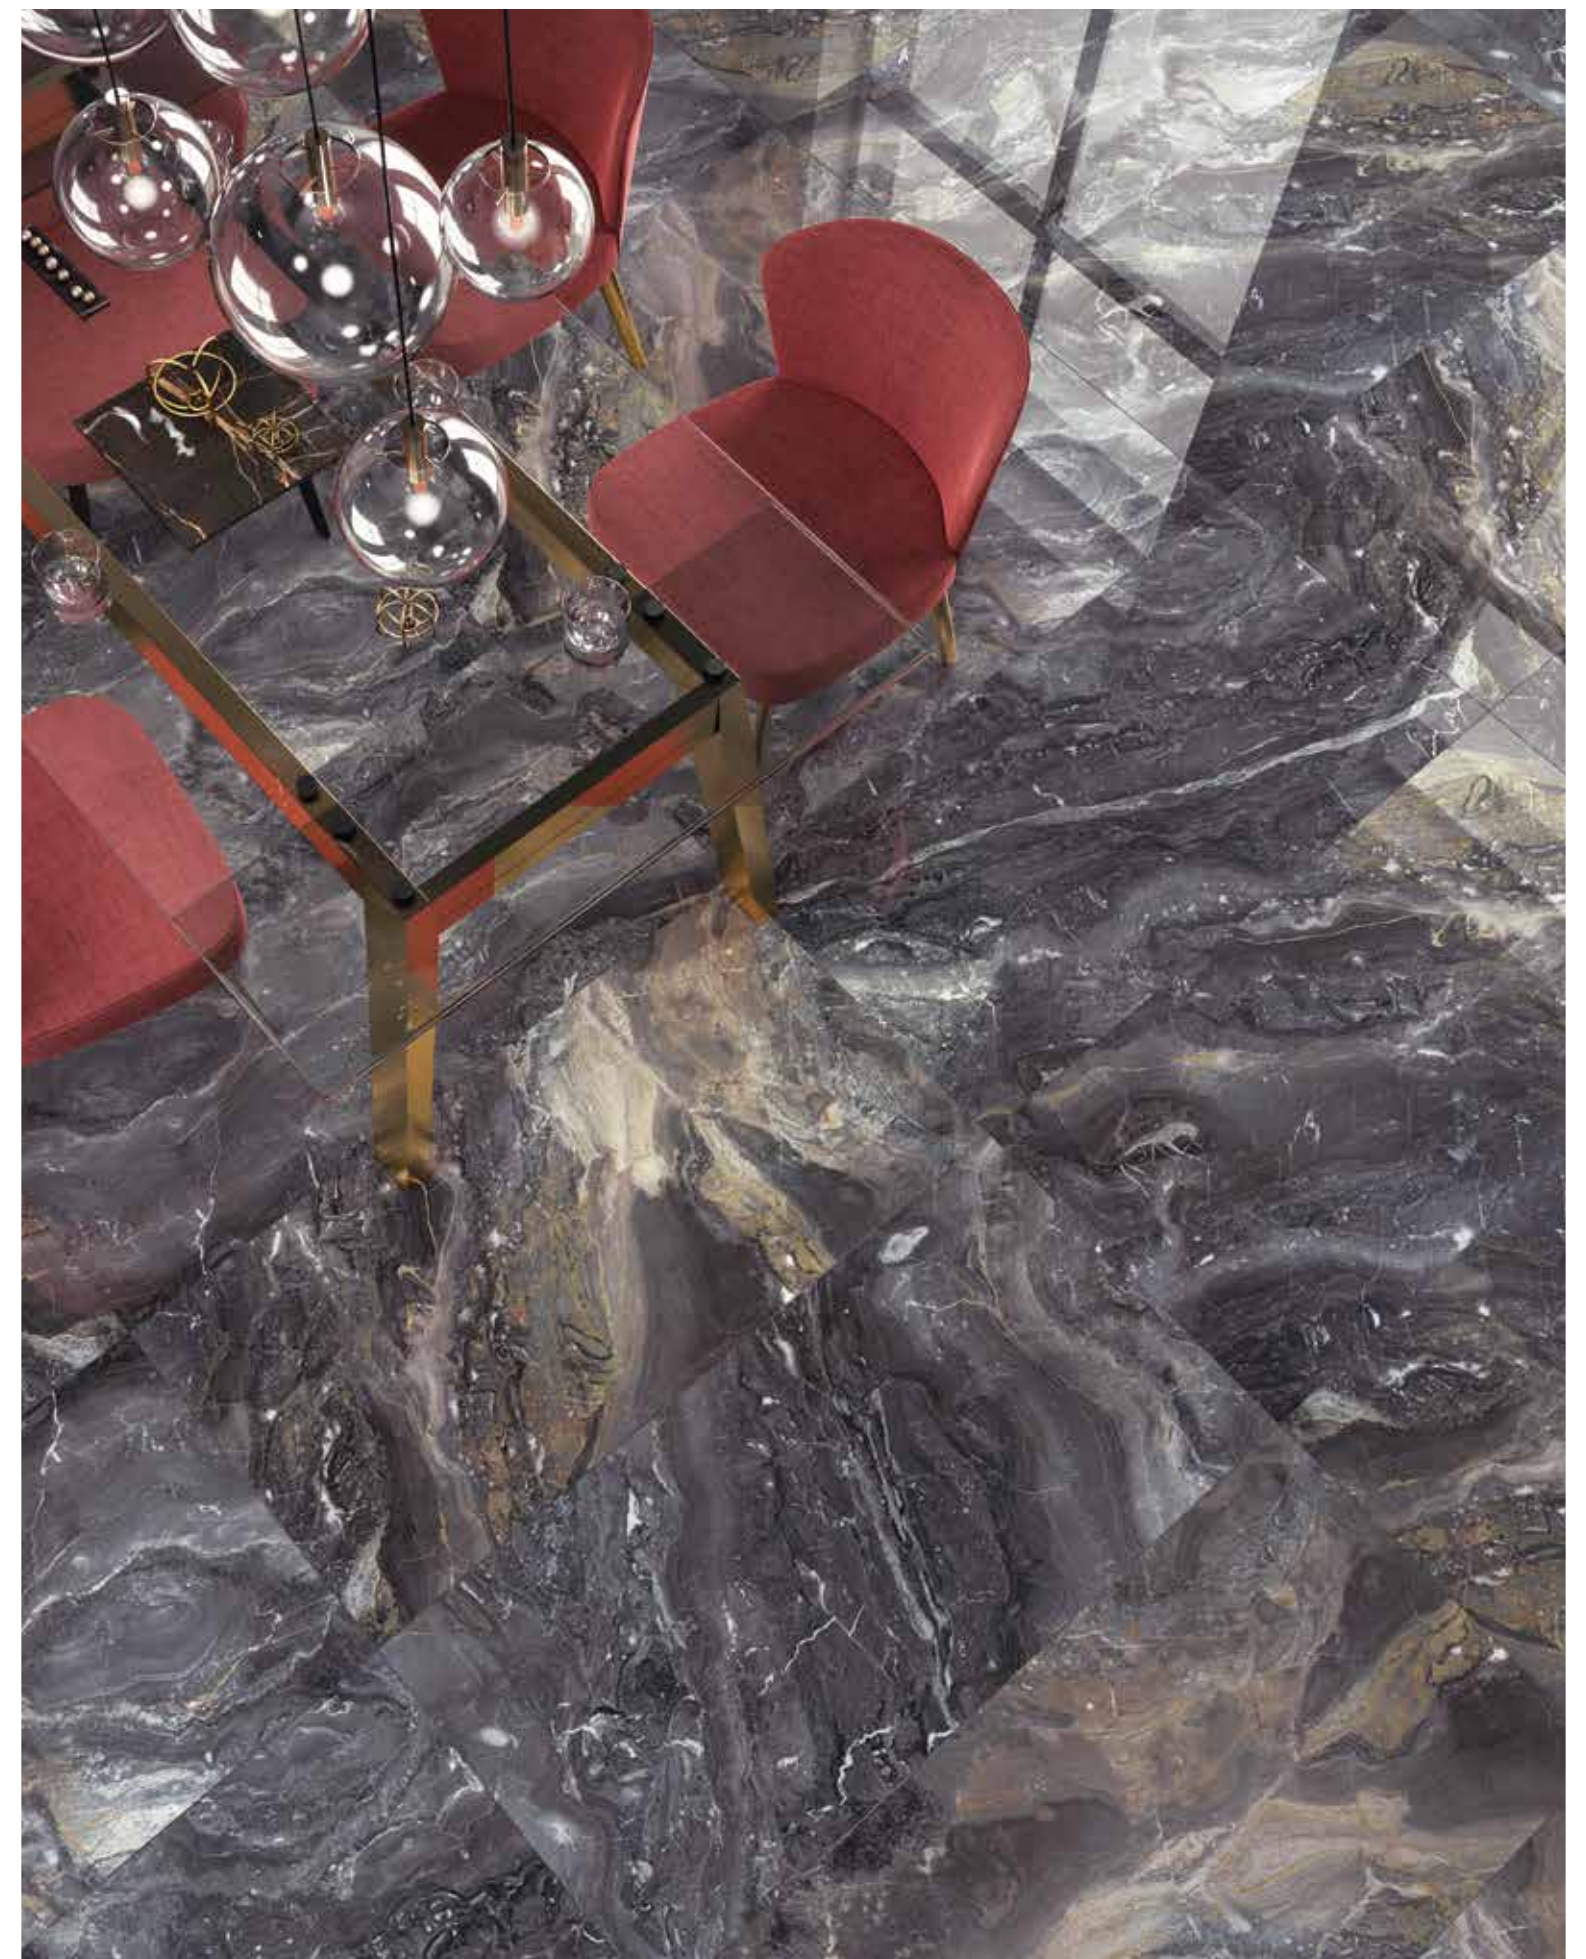

Hadar 60x120cm_23,6"x47,2"