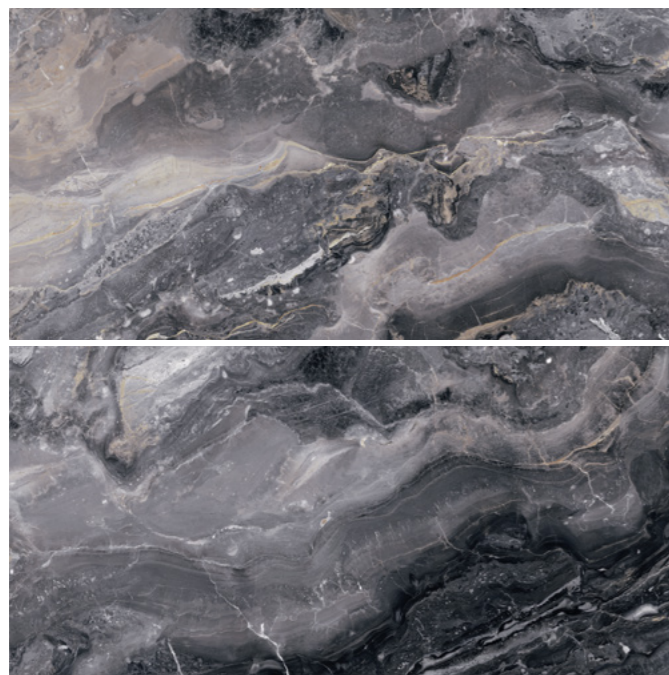

HADAR

Speechless details

Rectified Polished Porcelain Tiles

A first magnitude star in the constellation Centaurus.

The glorious Hadar is as special as the striking deep gold veins on its surface. An eye-catching speciality that is ideas to reach the dramatic look! Available in more than 10 different graphics.

Hadar

RECTIFIED POLISHED
PORCELAIN TILES

Available Colours

Hadar
60x120cm. / 23,6"x47,2"
2 Tiles Shown

Technical Features

Different graphics randomly packaged

Available Sizes

- 60x120cm. / 23,6"x47,2" - GPR
- 120x120cm. / 47,2"x47,2" - GPR