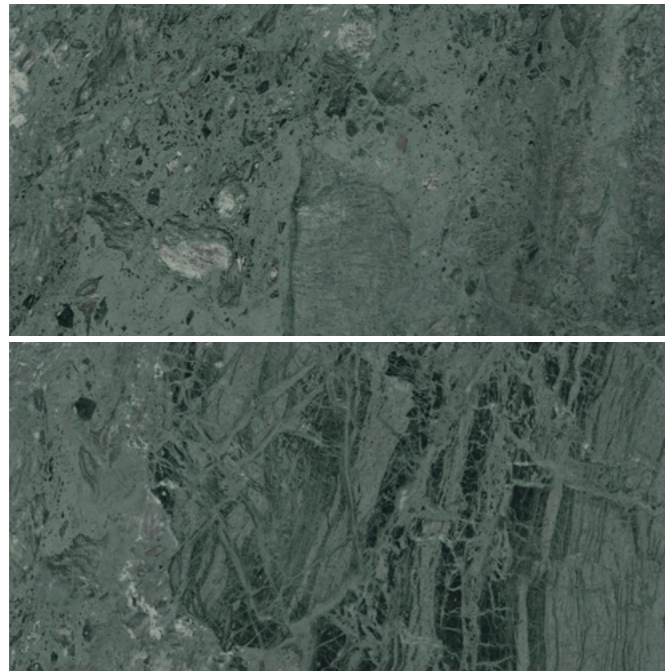

MONET

Fascinating depth

Rectified Polished Porcelain Tiles

"My wish is to stay always like this, living quietly in a corner of nature."
Claude Monet

Monet replicates the beauty of natural marble to perfection. Luxurious appearance thanks to its emerald shades and large, rectified format.

Monet

RECTIFIED POLISHED
PORCELAIN TILES

Available Colours

Monet
60x120cm. / 23,6"x47,2"
2 Tiles Shown

Technical Features

Different graphics randomly packaged

Available Sizes

- 60x120cm. / 23,6"x47,2" - GPR
- 120x120cm. / 47,2"x47,2" - GPR

Monet 60x120cm. / 23,6"x47,2" (Floor & Wall)
Anette Lines Warm 22,5x22,5cm. / 8,8"x8,8" (Wall)