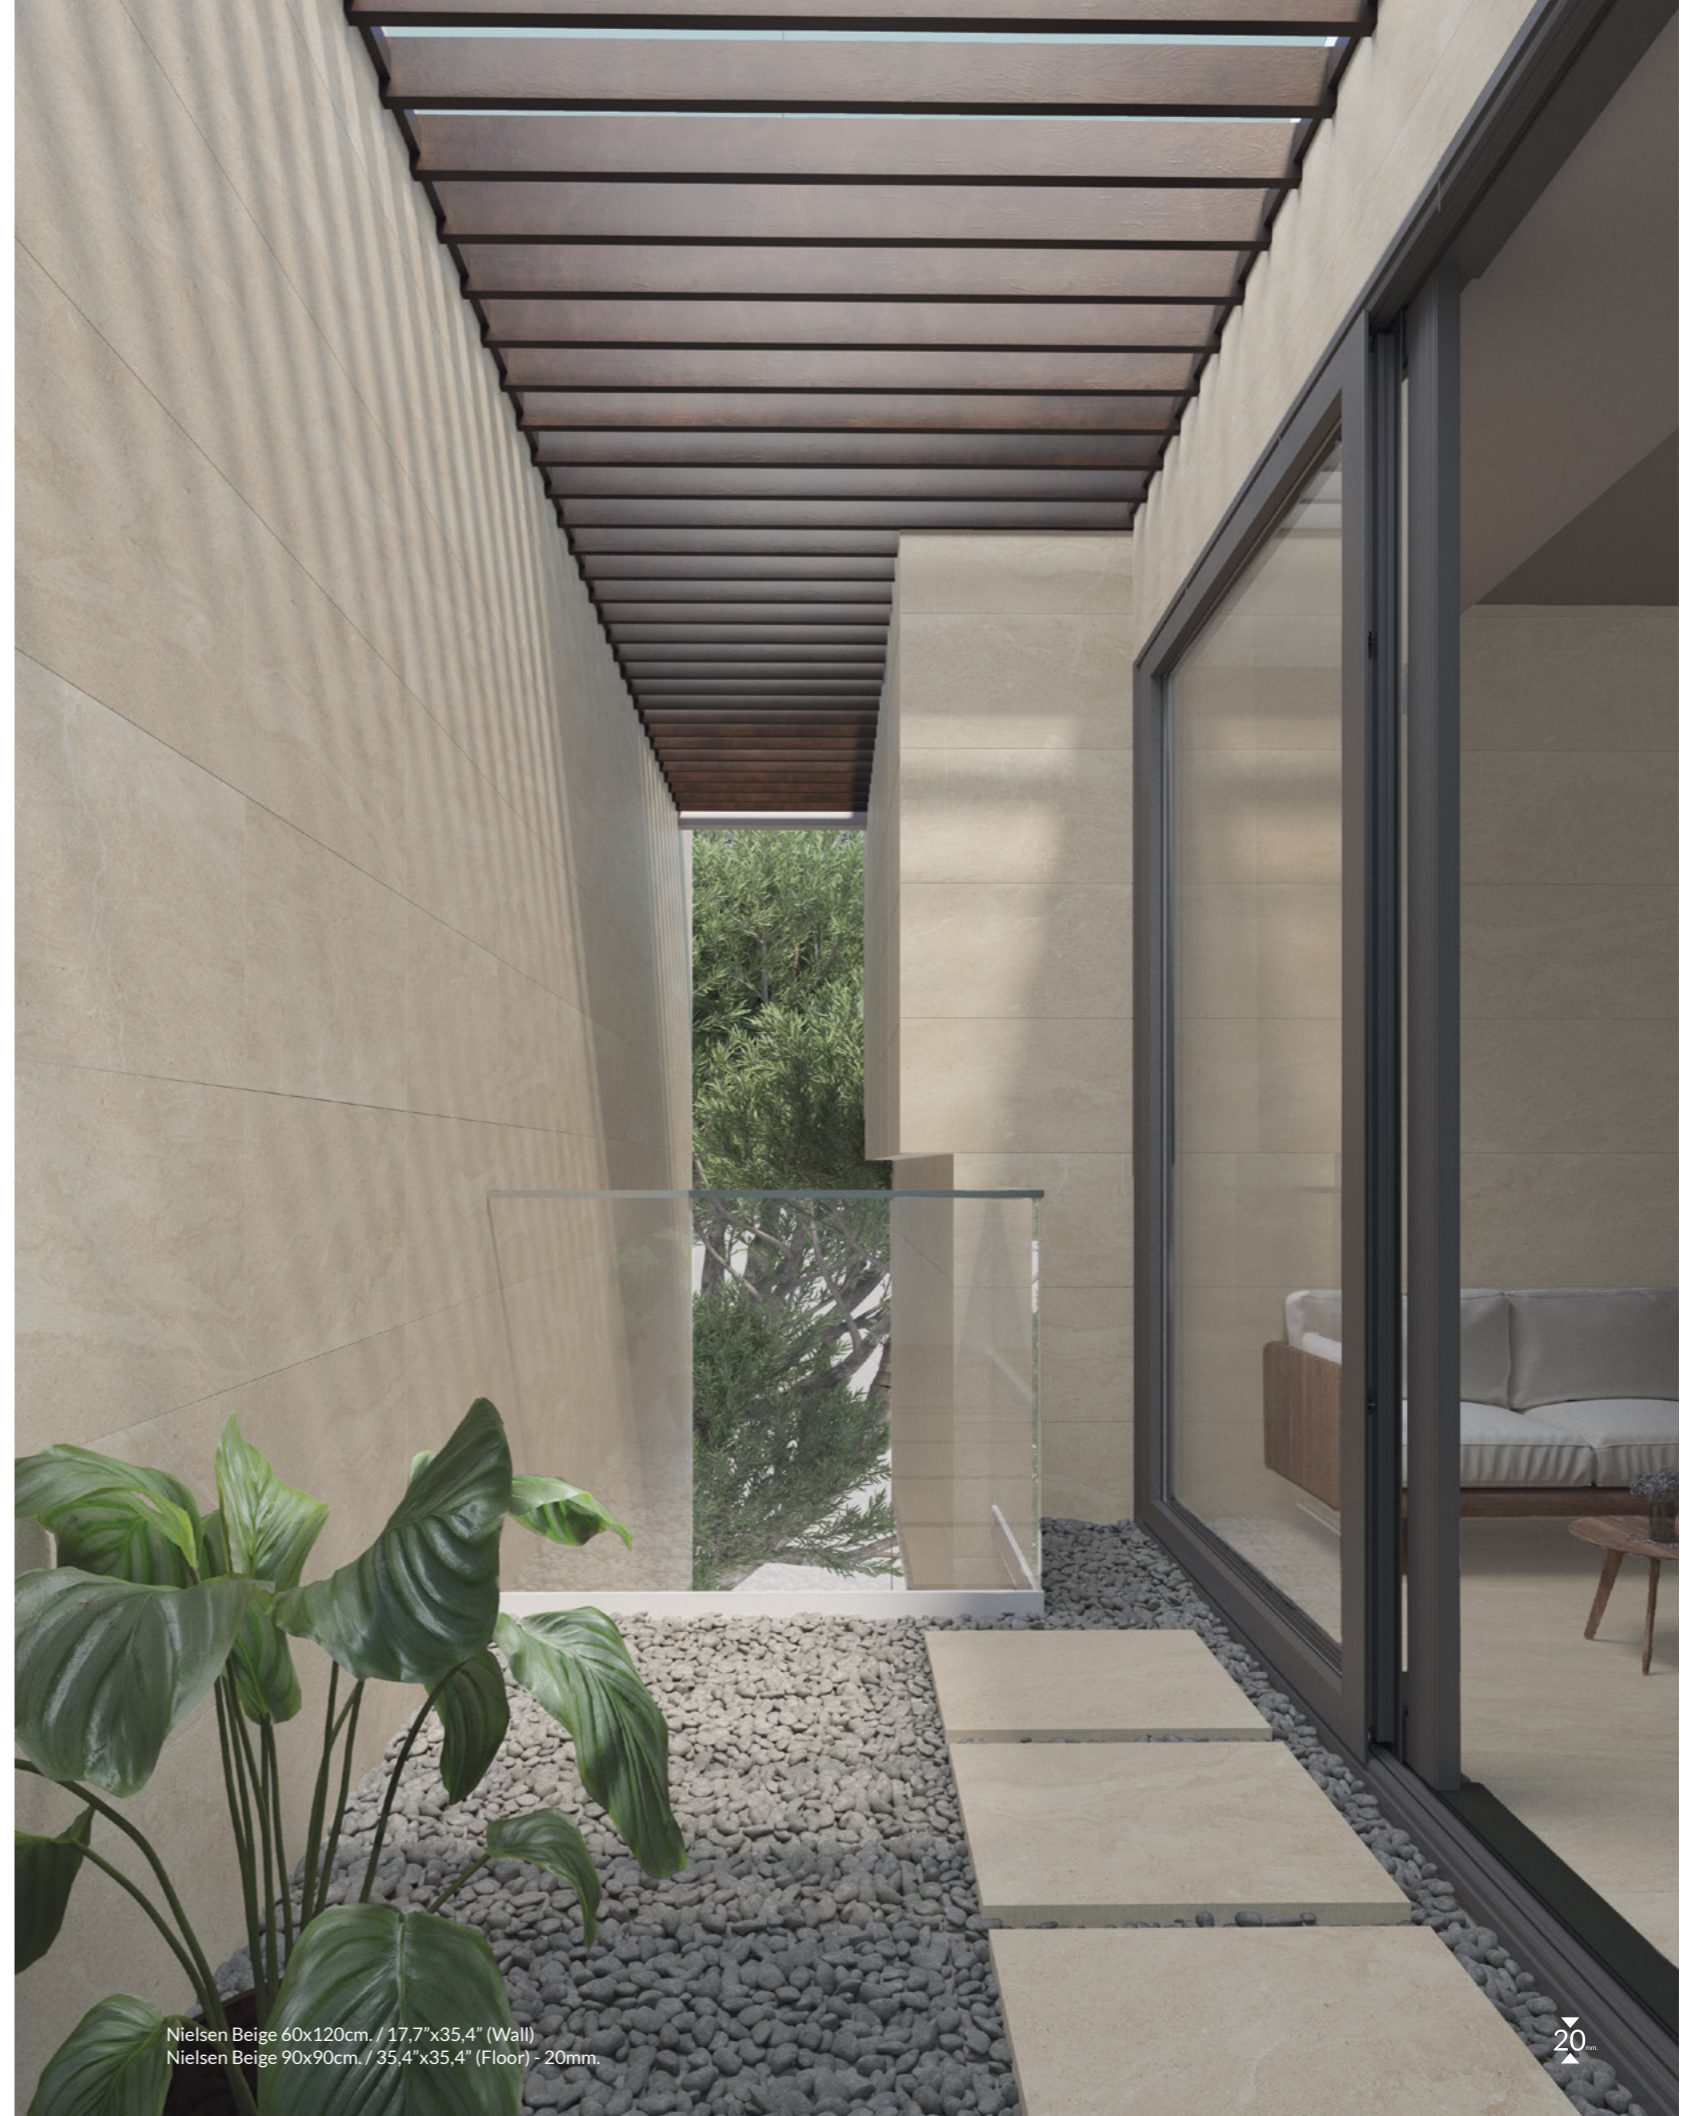

Nielsen Beige 60x120cm. / 17.7"x35.4" (Wall)
Nielsen Beige 90x90cm. / 35.4"x35.4" (Floor) - 20mm.

20