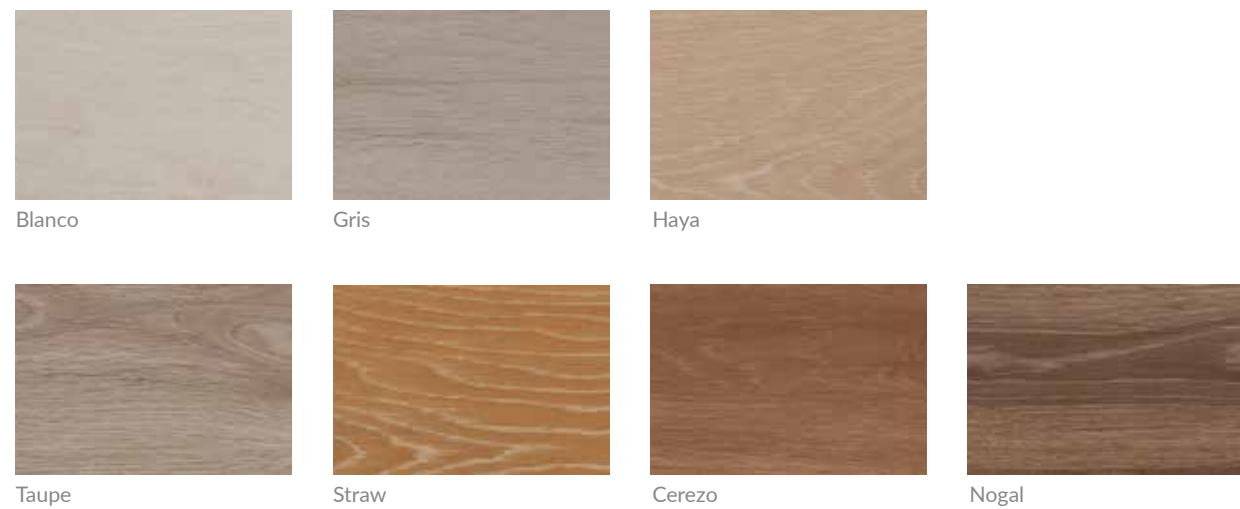

ORINOCO

Rectified Porcelain Tiles

20x120 cm.
7,9"x47,2"

15x90 cm.
5,9"x35,4"

10x60 cm.
3,9"x23,6"

8x44,2 cm.
3,1"x17,4"

8x40 cm.
3,1"x15,7"

8x33 cm.
3,1"x13"

Different graphics randomly packaged

Also Available in 30x120 cm. 20mm Thickness

Available Sizes	Pz/bx	Sqm/bx	Kg/bx	Bx/Pallet	Sqm/Pallet	Kg/Pallet	Thickness
8x33 cm_3,1"x13"	48pz	1,26	19,09	48	60,48	916	RT
8x40 cm_3,1"x15,7"	30pz	0,96	17,50	65bx	62,40	1.087	RT
8x44,2 cm_3,1"x17,4"	24pz	0,85	15,80	64bx	54,40	1.011	RT
10x60 cm_3,9"x23,6"	17pz	1,02	21,70	56bx	57,12	1.215	RT
15x90 cm_5,9"x35,4"	8pz	1,08	22,80	50bx	64,80	1.397	RT
20x120 cm_7,9"x47,2"	6pz	1,44	37,47	44bx	64,80	1.397	RT
30x120 cm_11,8"x47,2"	2pz	0,72	37,16	30bx	21,60	1.114	20mm