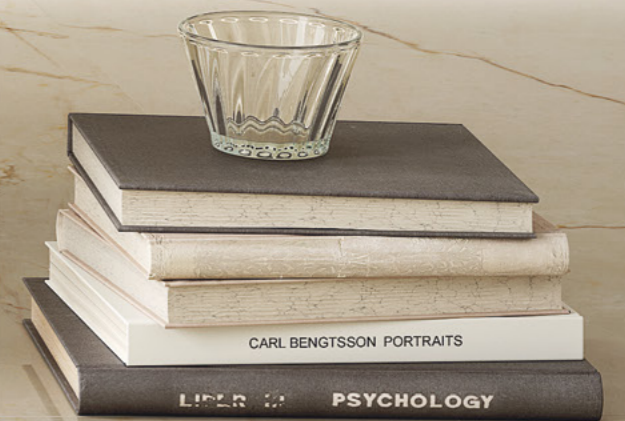

RENOIR

Spectacular appearance

Rectified Polished Porcelain Tiles

"The pain passes, but the beauty remains." Pierre Auguste Renoir

Renoir is the perfect example for the expression: Sometimes less is more. The gradient of marble look adds warmth and authenticity. With this sophisticated, high-quality porcelain tile, you can reach the absolute luxurious interior!

Renoir

RECTIFIED POLISHED
PORCELAIN TILES

Available Colours

Renoir
60x120cm. / 23,6"x47,2"
2 Tiles Shown

Technical Features

Different graphics randomly packaged

Available Sizes

- 60x120cm. / 23,6"x47,2" - GPR
- 120x120cm. / 47,2"x47,2" - GPR