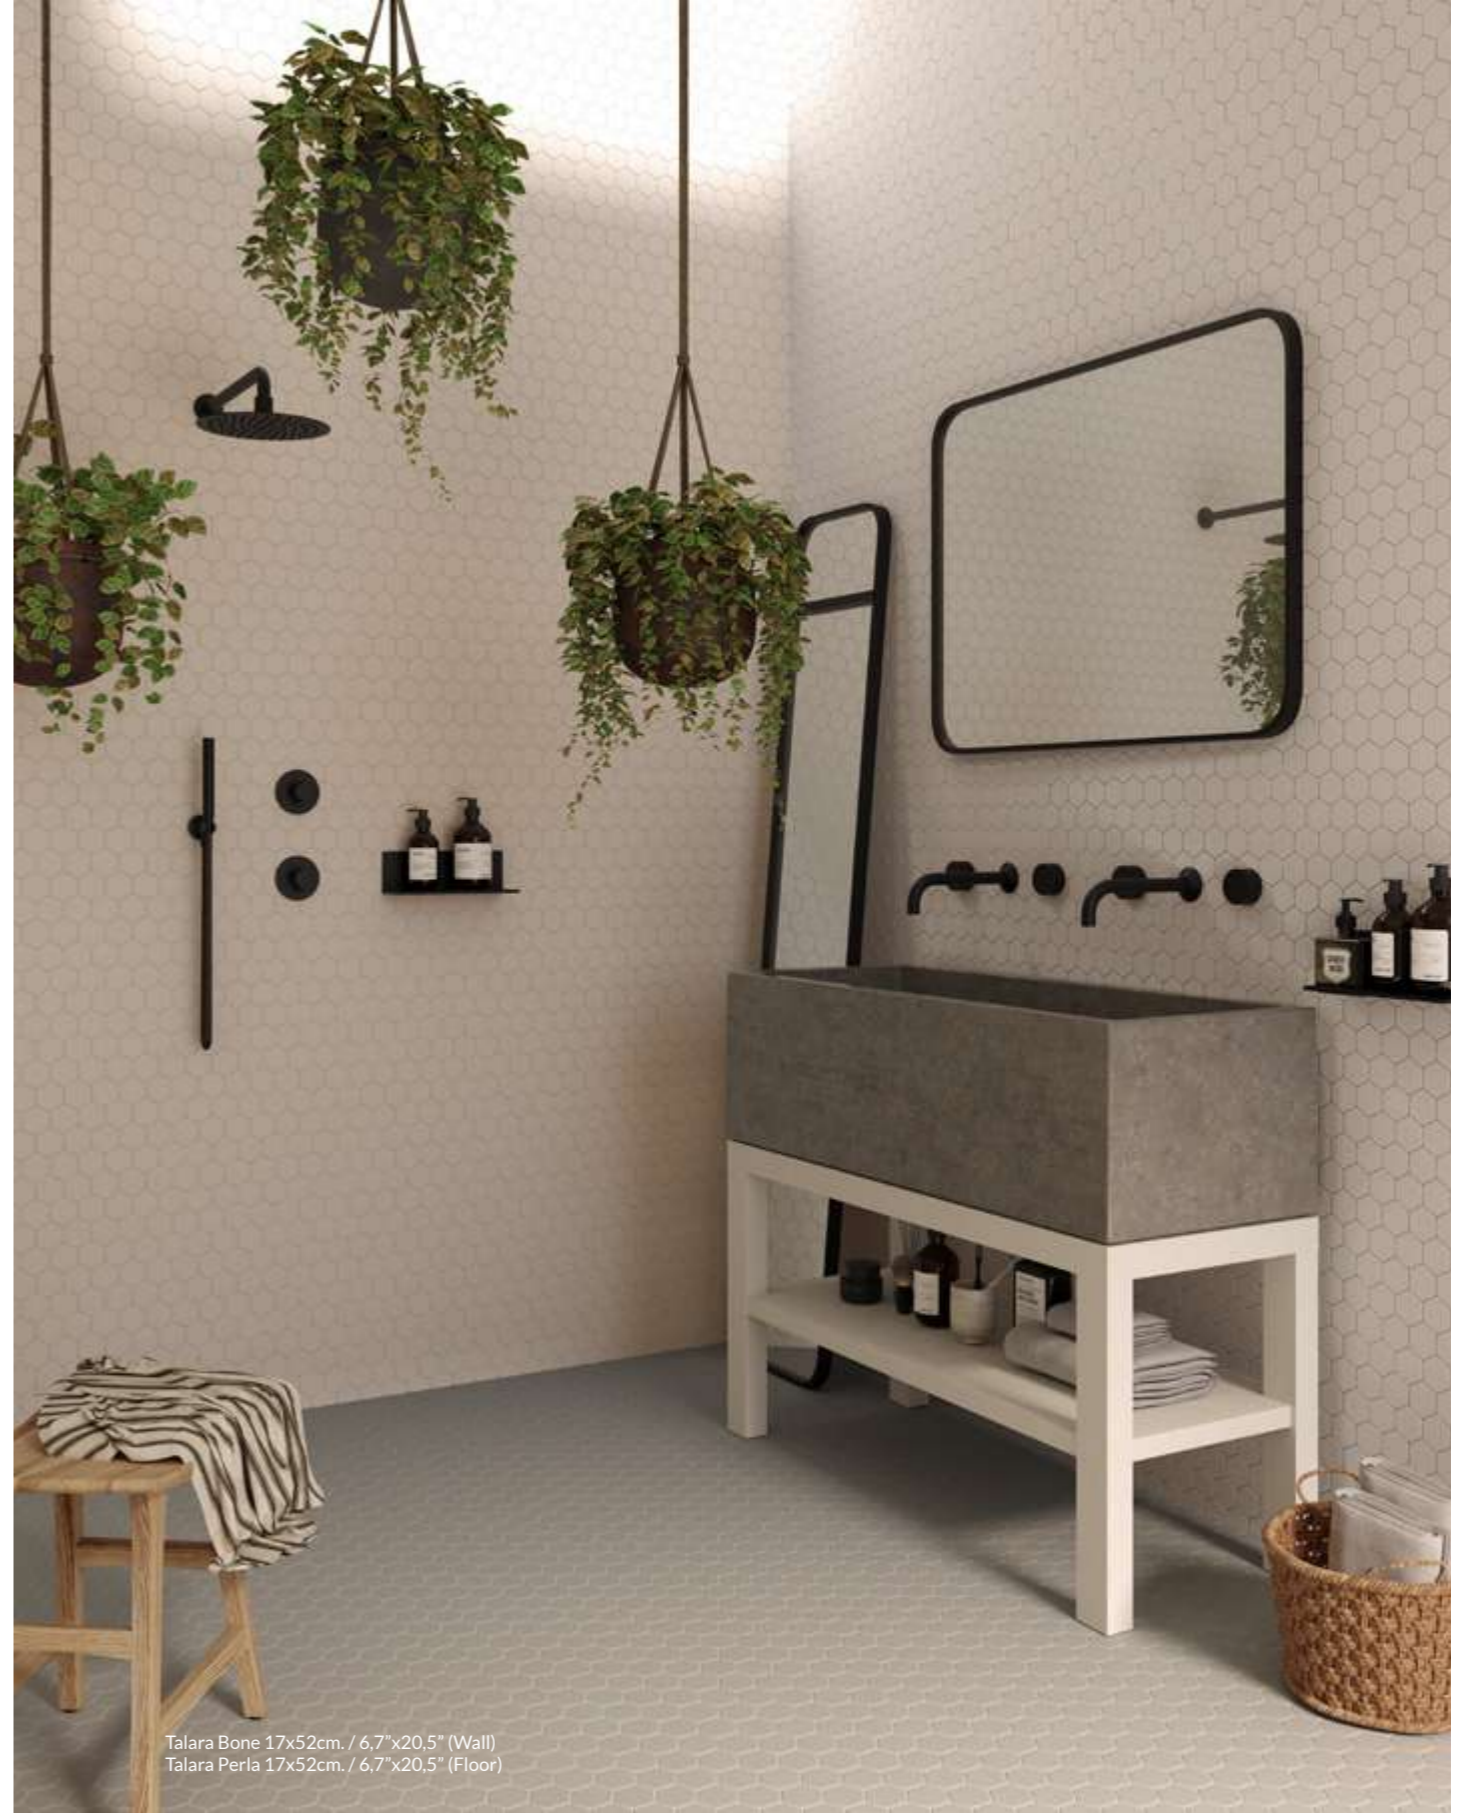

Talara Bone 17x52cm. / 6,7"x20,5" (Wall)
Talara Perla 17x52cm. / 6,7"x20,5" (Floor)