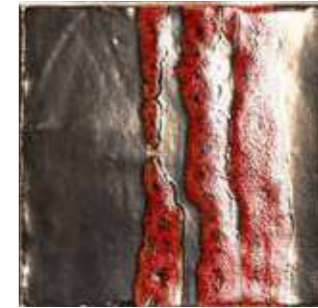

Mayfair 13x13cm.