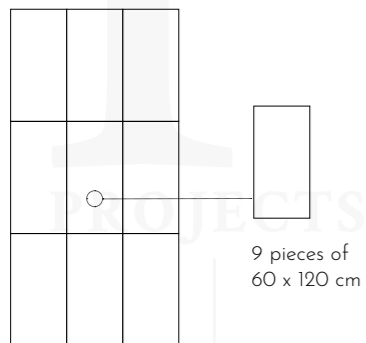

NEW MURALS

Rectified Porcelain Tiles · Unique Size

360x180 cm. / 141,7"x70,9"

Mural Gaudi 360x180 R cm. / 141,7"x70,9" (Wall)
Worrys White 15x90 R cm. / 5,9"x35,4" (Floor)

NEW MURALS

Rectified Porcelain Tiles · Unique Size

Life isn't about waiting for the storm to pass. It's about learning to Dance in the rain.

Creating a dramatic feel by an extremely dense decoration.

Size options

PORCELAIN TILES

360 x 180 cm. / 141,7"x70,9"

Packing

Box	SIZE	PIECES	SQM	KG
	60x120	2	1,44	38,9

Pallet	SIZE	BOXES	SQM	KG
	60x120	5	6,48	200

Mural Blume 180x360cm.

Mural Gaudi 180x360cm.

Mural Manila 180x360cm.

NEW MURALS

Rectified Porcelain Tiles · Unique Size

Packing

Box	SIZE	PIECES	SQM	KG
	60x120	2	1,44	38,9

Pallet	SIZE	BOXES	SQM	KG
	60x120	5	6,48	200

Mural Skyline 180x360cm.

Mural Aisha 180x360cm.

Mural Hera 180x360cm.