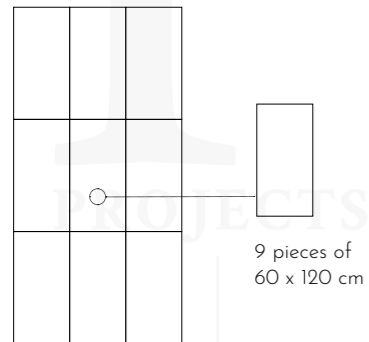

NEW MURALS

Rectified Porcelain Tiles · Unique Size

360x180 cm. / 141,7"x70,9"

Mural Gaudi 360x180 R cm. / 141,7"x70,9" (Wall)
Worrys White 15x90 R cm. / 5,9"x35,4" (Floor)

NEW MURALS

Rectified Porcelain Tiles · Unique Size

Packing

Box	SIZE	PIECES	SQM	KG
	60x120	2	1,44	38,9

Pallet	SIZE	BOXES	SQM	KG
	60x120	5	6,48	200

Mural Blume 180x360cm.

Mural Gaudi 180x360cm.

Mural Manila 180x360cm.

NEW MURALS

Rectified Porcelain Tiles · Unique Size

Life isn't about waiting for the storm to pass. It's about learning to Dance in the rain.

Creating a dramatic feel by an extremely dense decoration.

Size options

PORCELAIN TILES

9 pieces of
60 x 120 cm

360 x 180 cm. / 141,7"x70,9"

Packing

Box	SIZE	PIECES	SQM	KG
	60x120	2	1,44	38,9

Pallet	SIZE	BOXES	SQM	KG
	60x120	5	6,48	200

Mural Skyline 180x360cm.

Mural Aisha 180x360cm.

Mural Hera 180x360cm.