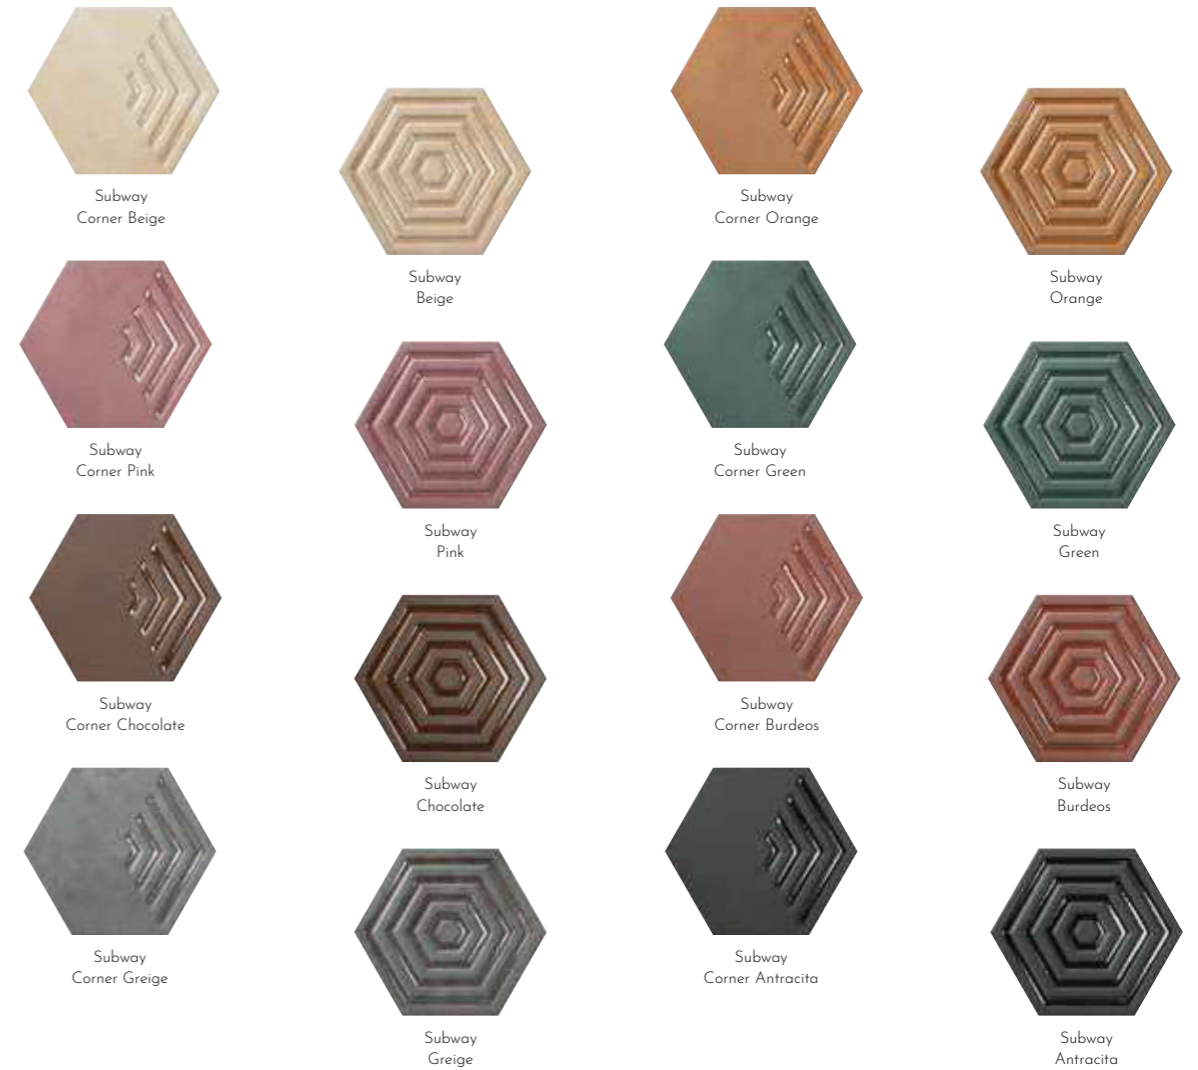

# SUBWAY

PORCELAIN TILES · UNIQUE SIZE

19,8x22,8cm / 7,7"x8,9"

Subway Corner Green · Subway Corner Green · Subway Pink · Subway Corner Pink · Subway Orange · Subway Corner Orange · Subway Beige · Subway Corner Beige · Subway Chocolate · Subway Corner Chocolate · Subway Burdeos · Subway Corner Burdeos · Subway Antracita · Subway Corner Antracita 19,8x22,8 cm. / 7,7"x8,9" (Wall)

# SUBWAY

Porcelain Tiles · Unique Size

Subway Corner Beige

Subway Corner Orange

Subway Beige

Subway Orange

Subway Corner Pink

Subway Corner Green

Subway Green

Subway Corner Chocolate

Subway Corner Burdeos

Subway Burdeos

Subway Corner Greige

Subway Corner Antracita

Subway Antracita

Direction is so much more important than speed.

## Size options

PORCELAIN TILES

19,8x22,8 cm. / 7,7"x8,9"

Playful tones, formed in hexa giving a decorative look.