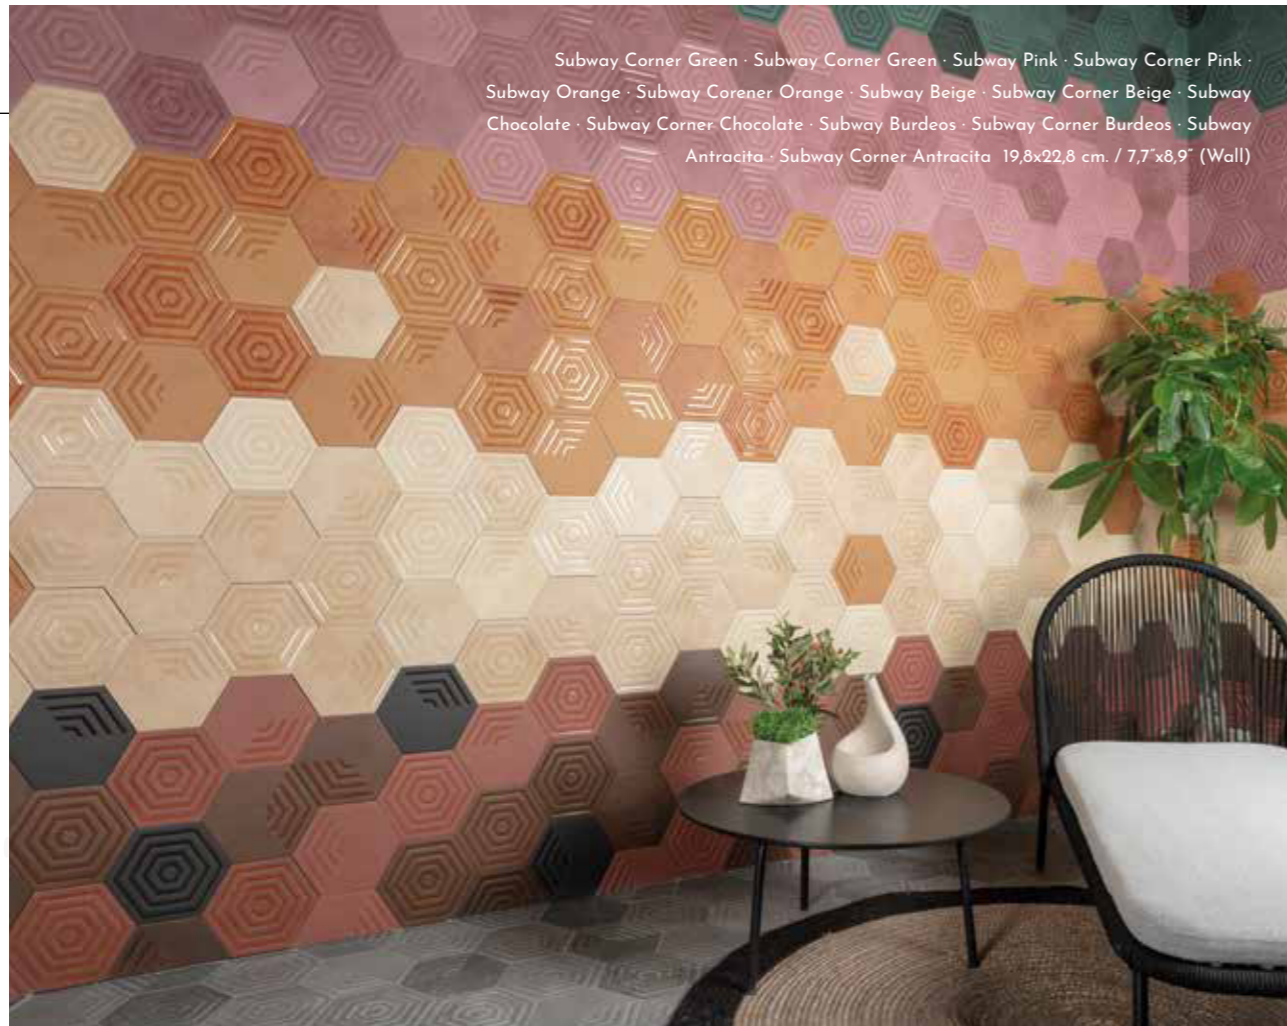

# SUBWAY

PORCELAIN TILES · UNIQUE SIZE

19,8x22,8cm / 7,7"x8,9"

Subway Corner Green · Subway Corner Green · Subway Pink · Subway Corner Pink · Subway Orange · Subway Corner Orange · Subway Beige · Subway Corner Beige · Subway Chocolate · Subway Corner Chocolate · Subway Burdeos · Subway Corner Burdeos · Subway Antracita · Subway Corner Antracita 19,8x22,8 cm. / 7,7"x8,9" (Wall)

# SUBWAY

Porcelain Tiles · Unique Size

Subway Corner Beige

Subway Corner Orange

Subway Beige

Subway Orange

Subway Corner Pink

Subway Corner Green

Subway Green

Subway Corner Chocolate

Subway Corner Burdeos

Subway Burdeos

Subway Corner Greige

Subway Corner Antracita

Subway Antracita

Direction is so much more important than speed.

## Size options

PORCELAIN TILES

19,8x22,8 cm. / 7,7"x8,9"

Playful tones, formed in hexa giving a decorative look.