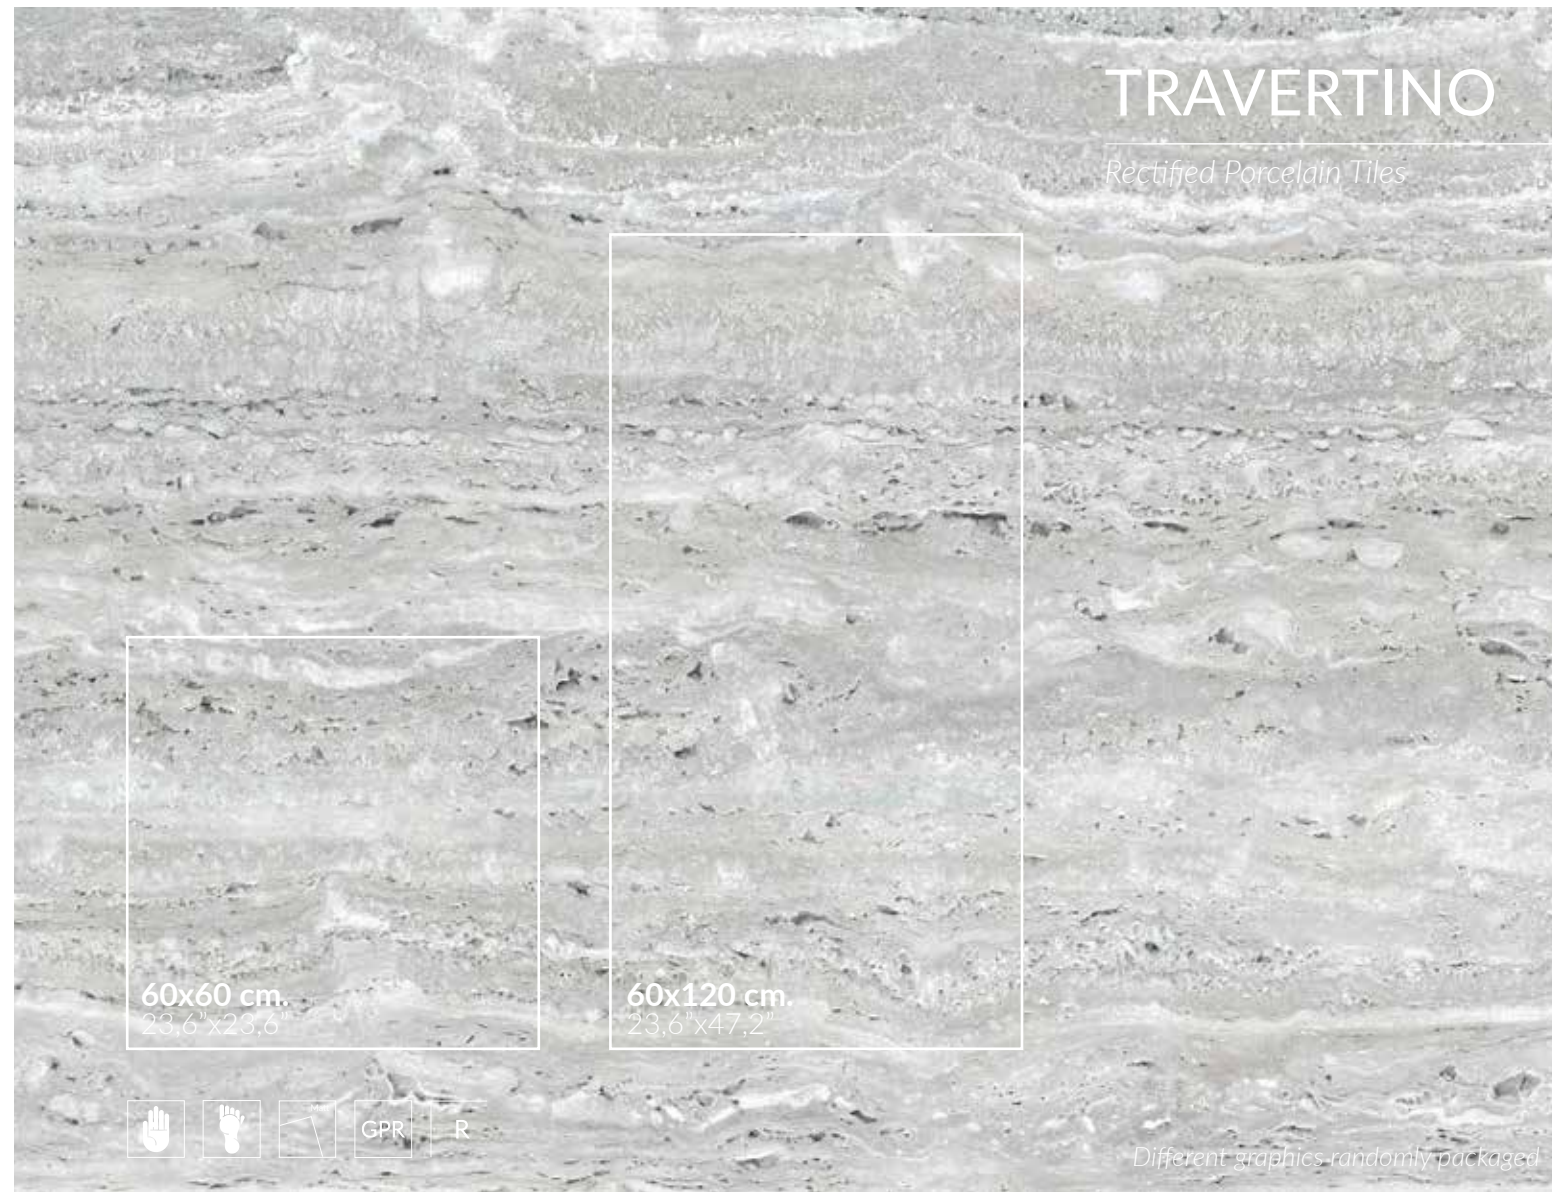

MARBLE_WOOD
& CONCRETE

Travertino

BESTILE

Time to Create

_Also Available in 60x60 cm, 45x90 cm, 60x90 cm, 90x90 cm & 60x120 cm._20mm Thickness

Available Sizes	Pz/bx	Sqm/bx	Kg/bx	Bx/Pallet	Sqm/Pallet	Kg/Pallet	Thickness
60x60 cm._23,6"x23,6"	4pz	1,44	31,00	36bx	51,84	1.139	RT
60x120 cm._23,6"x47,2"	2pz	1,44	37,05	32bx	46,08	1.185	RT