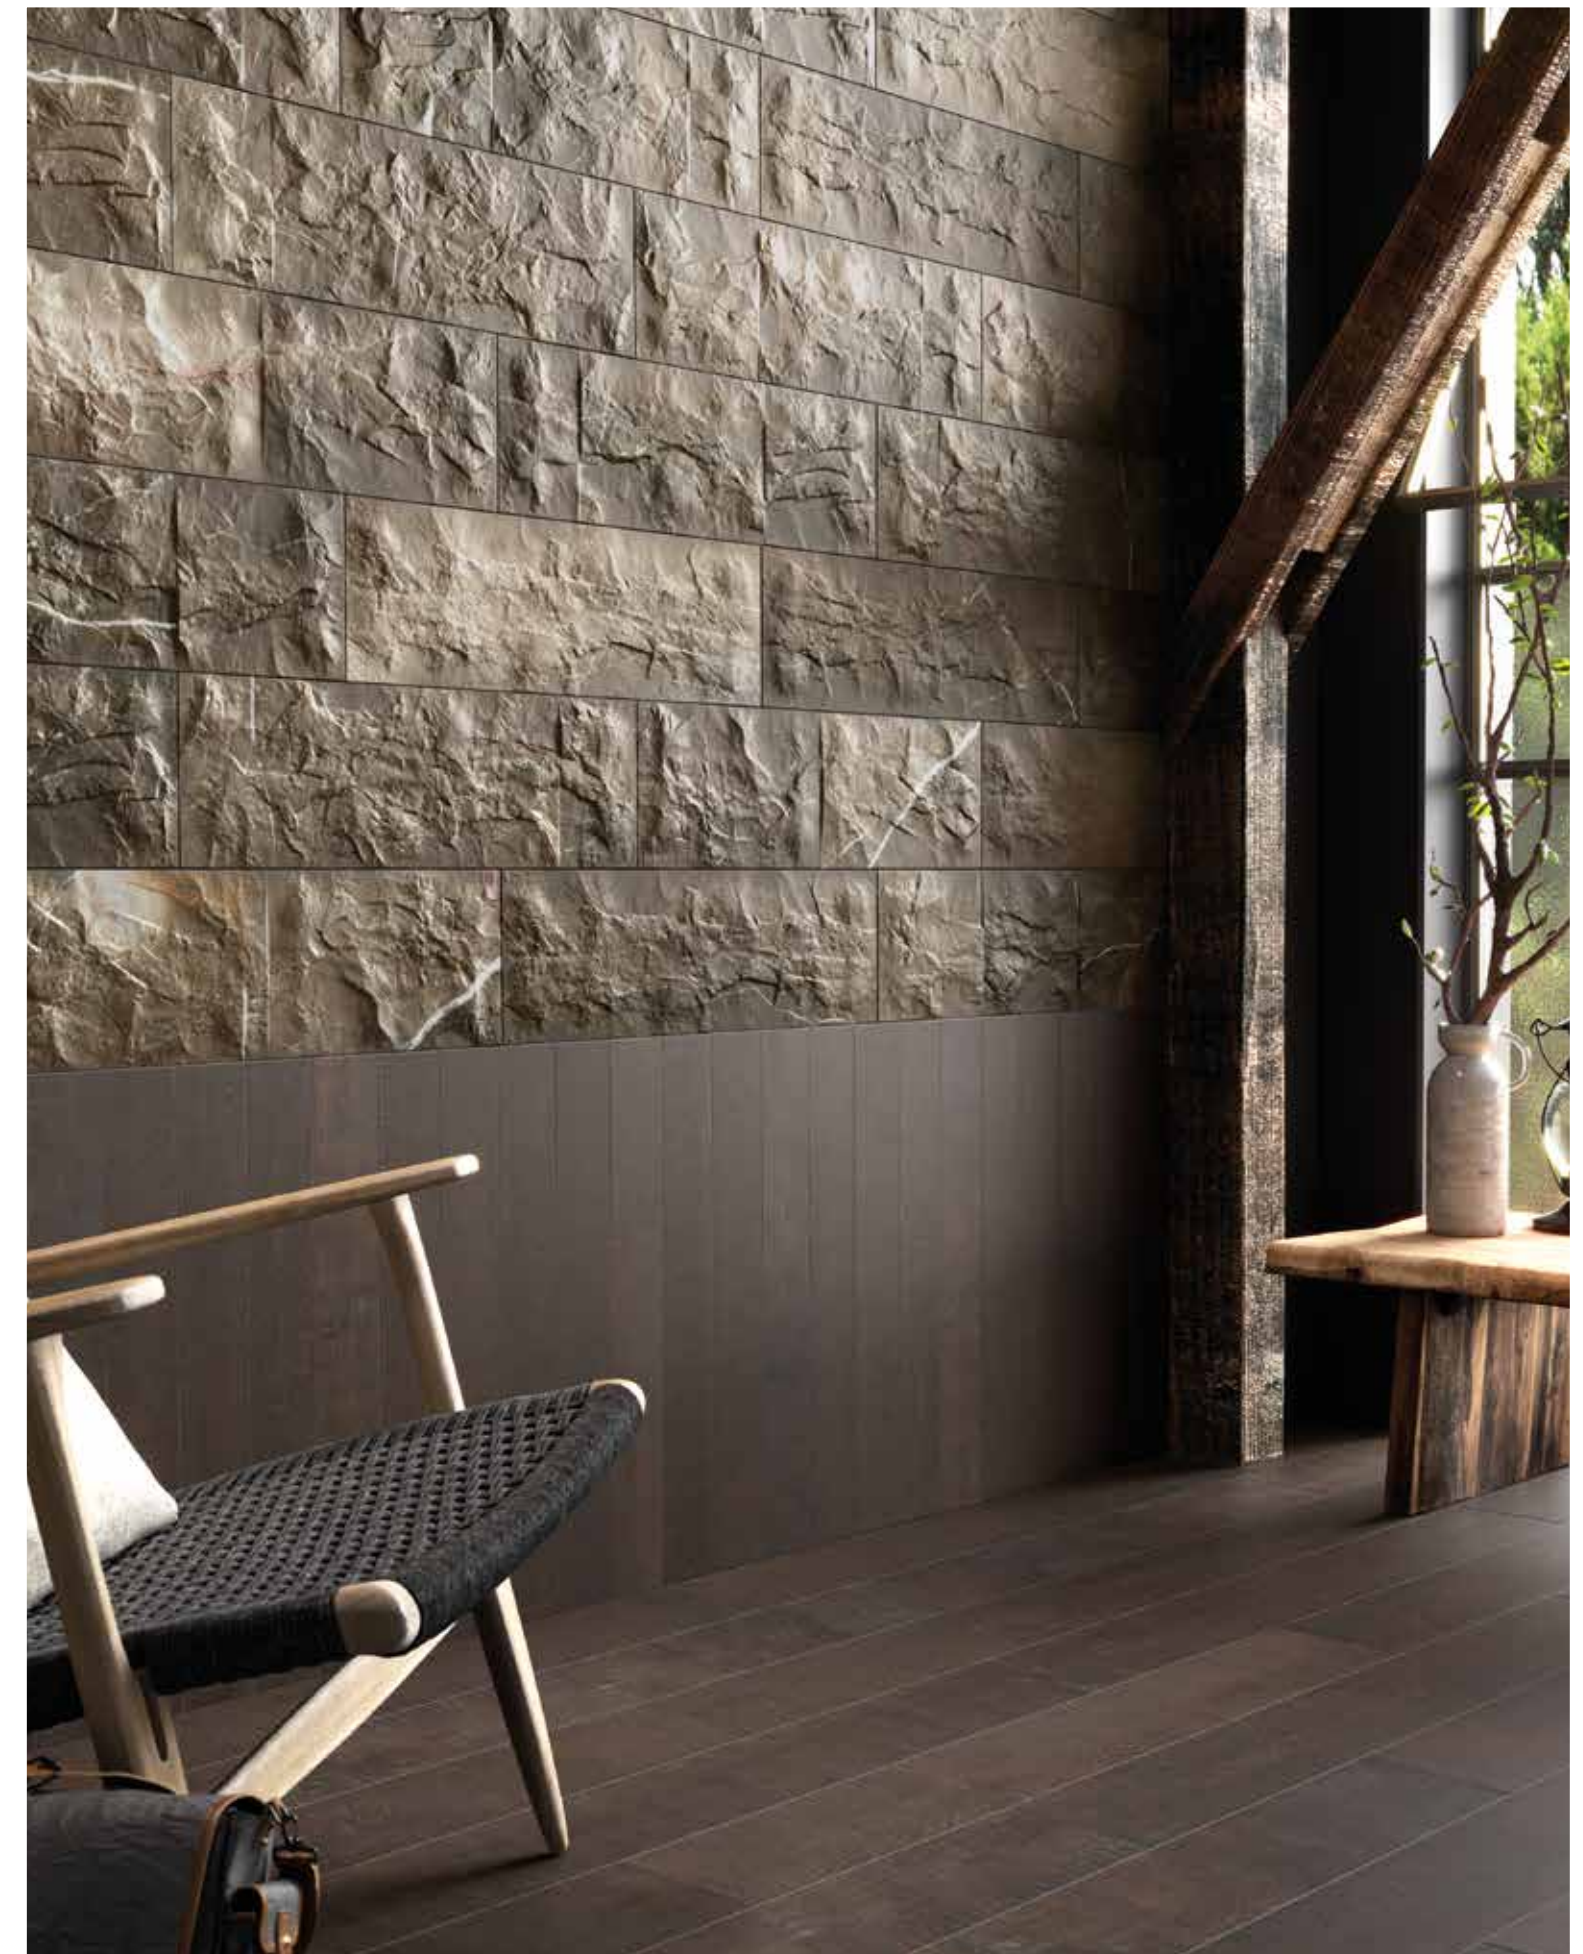

20MM THICKNESS
& STONES

Pulpis

BESTILE

Time to Create

PULPIS

3D Porcelain Seamless

Different graphics randomly packaged

Pulpis 17x52cm_6,7"x20,5" & Worrys Natural 15x90cm_11,8"x35,4"