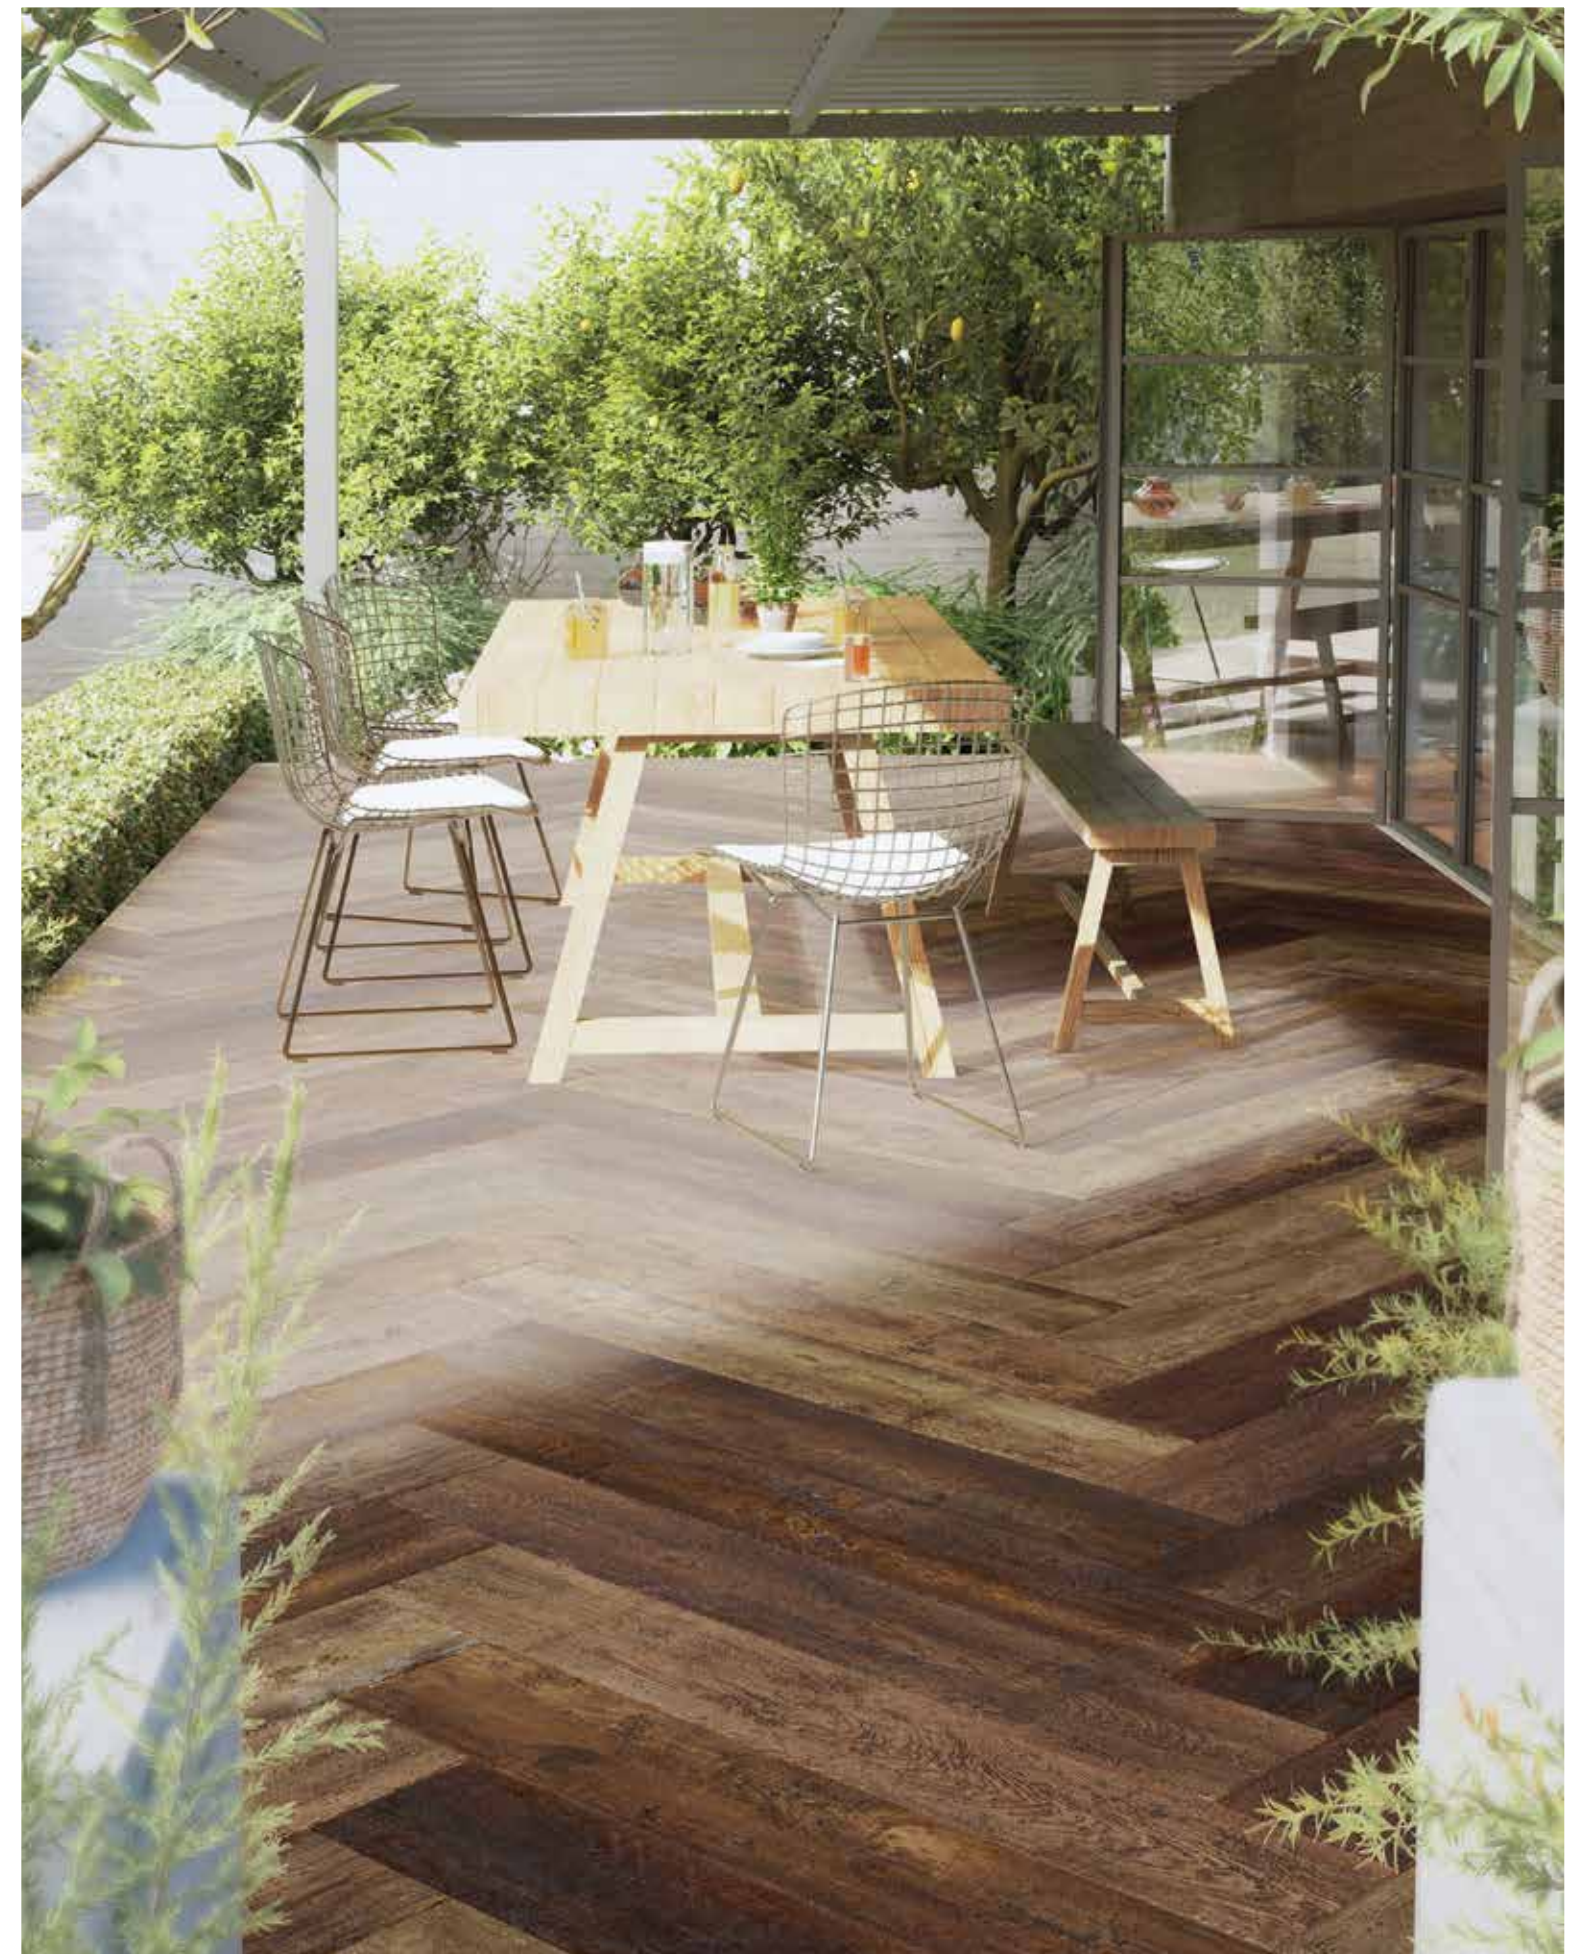

20MM THICKNESS
& STONES

Florissant

BESTILE

Time to Create

Different graphics randomly packaged

Florisant 30x120cm_11,8"x47,2"

Available Sizes	Pz/bx	Sqm/bx	Kg/bx	Bx/Pallet	Sqm/Pallet	Kg/Pallet	Thickness
30x120 cm_11,8"x47,2"	2pz	0,72	37,16	30bx	21,60	1.130	20mm