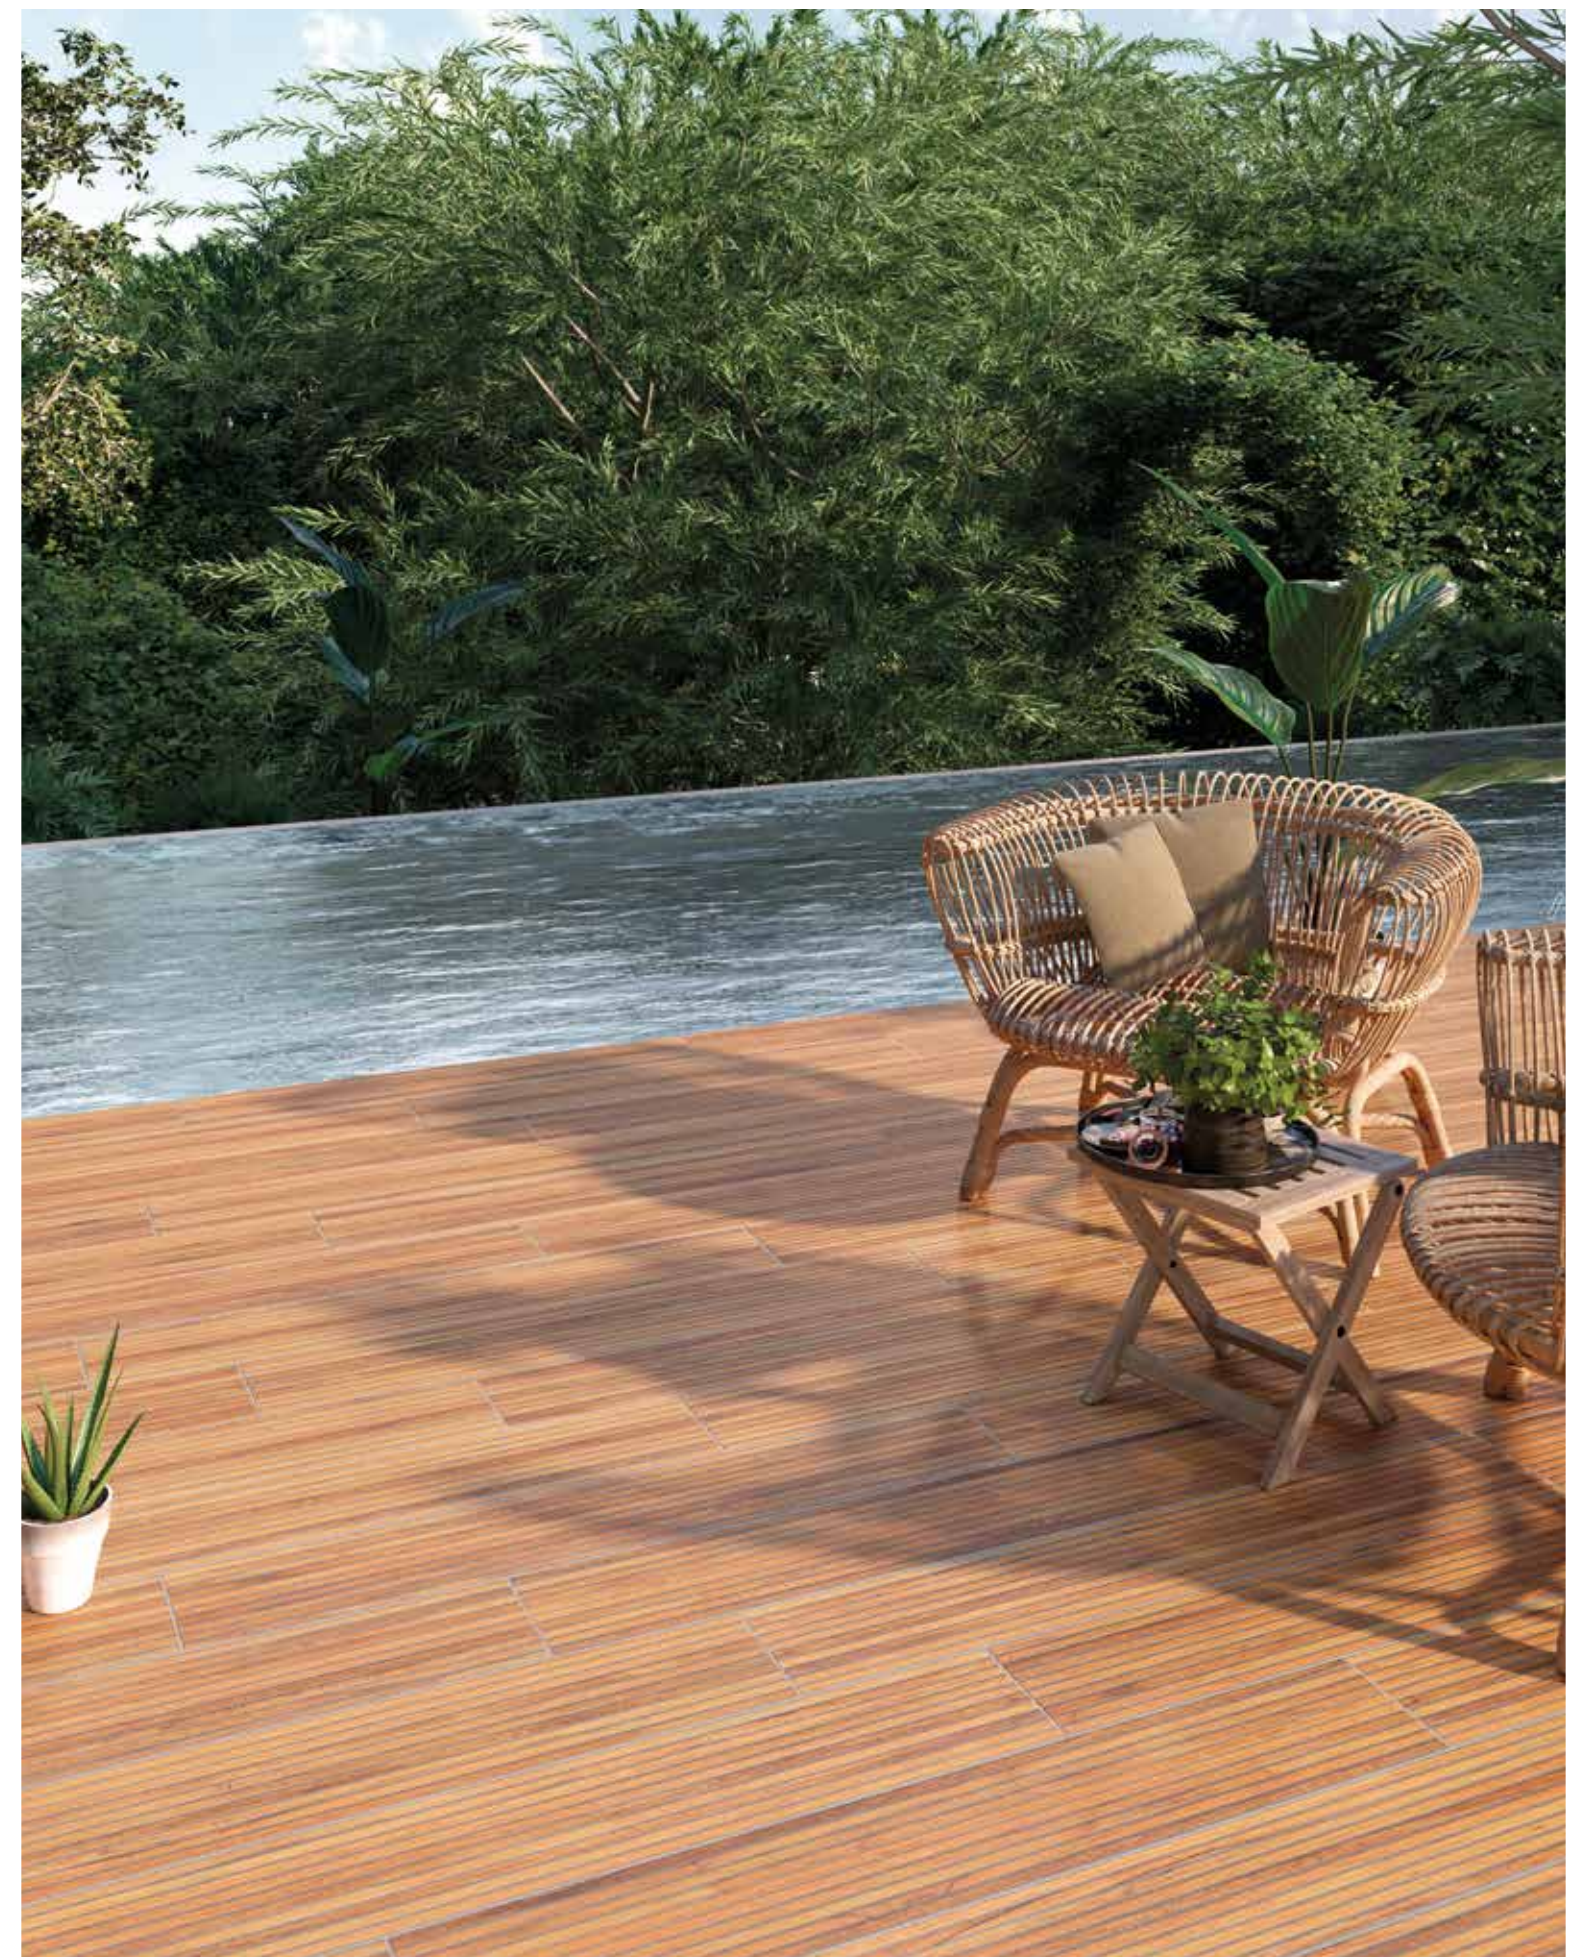

MARBLE_WOOD
& CONCRETE

Type Out

BESTILE

Time to Create

Nature

Grey

Black

Available Sizes	Pz/bx	Sqm/bx	Kg/bx	Bx/Pallet	Sqm/Pallet	Kg/Pallet	Thickness
15x90 cm._5,9"x35,4"	8pz	1,08	22,80	50bx	64,80	1.397	RT