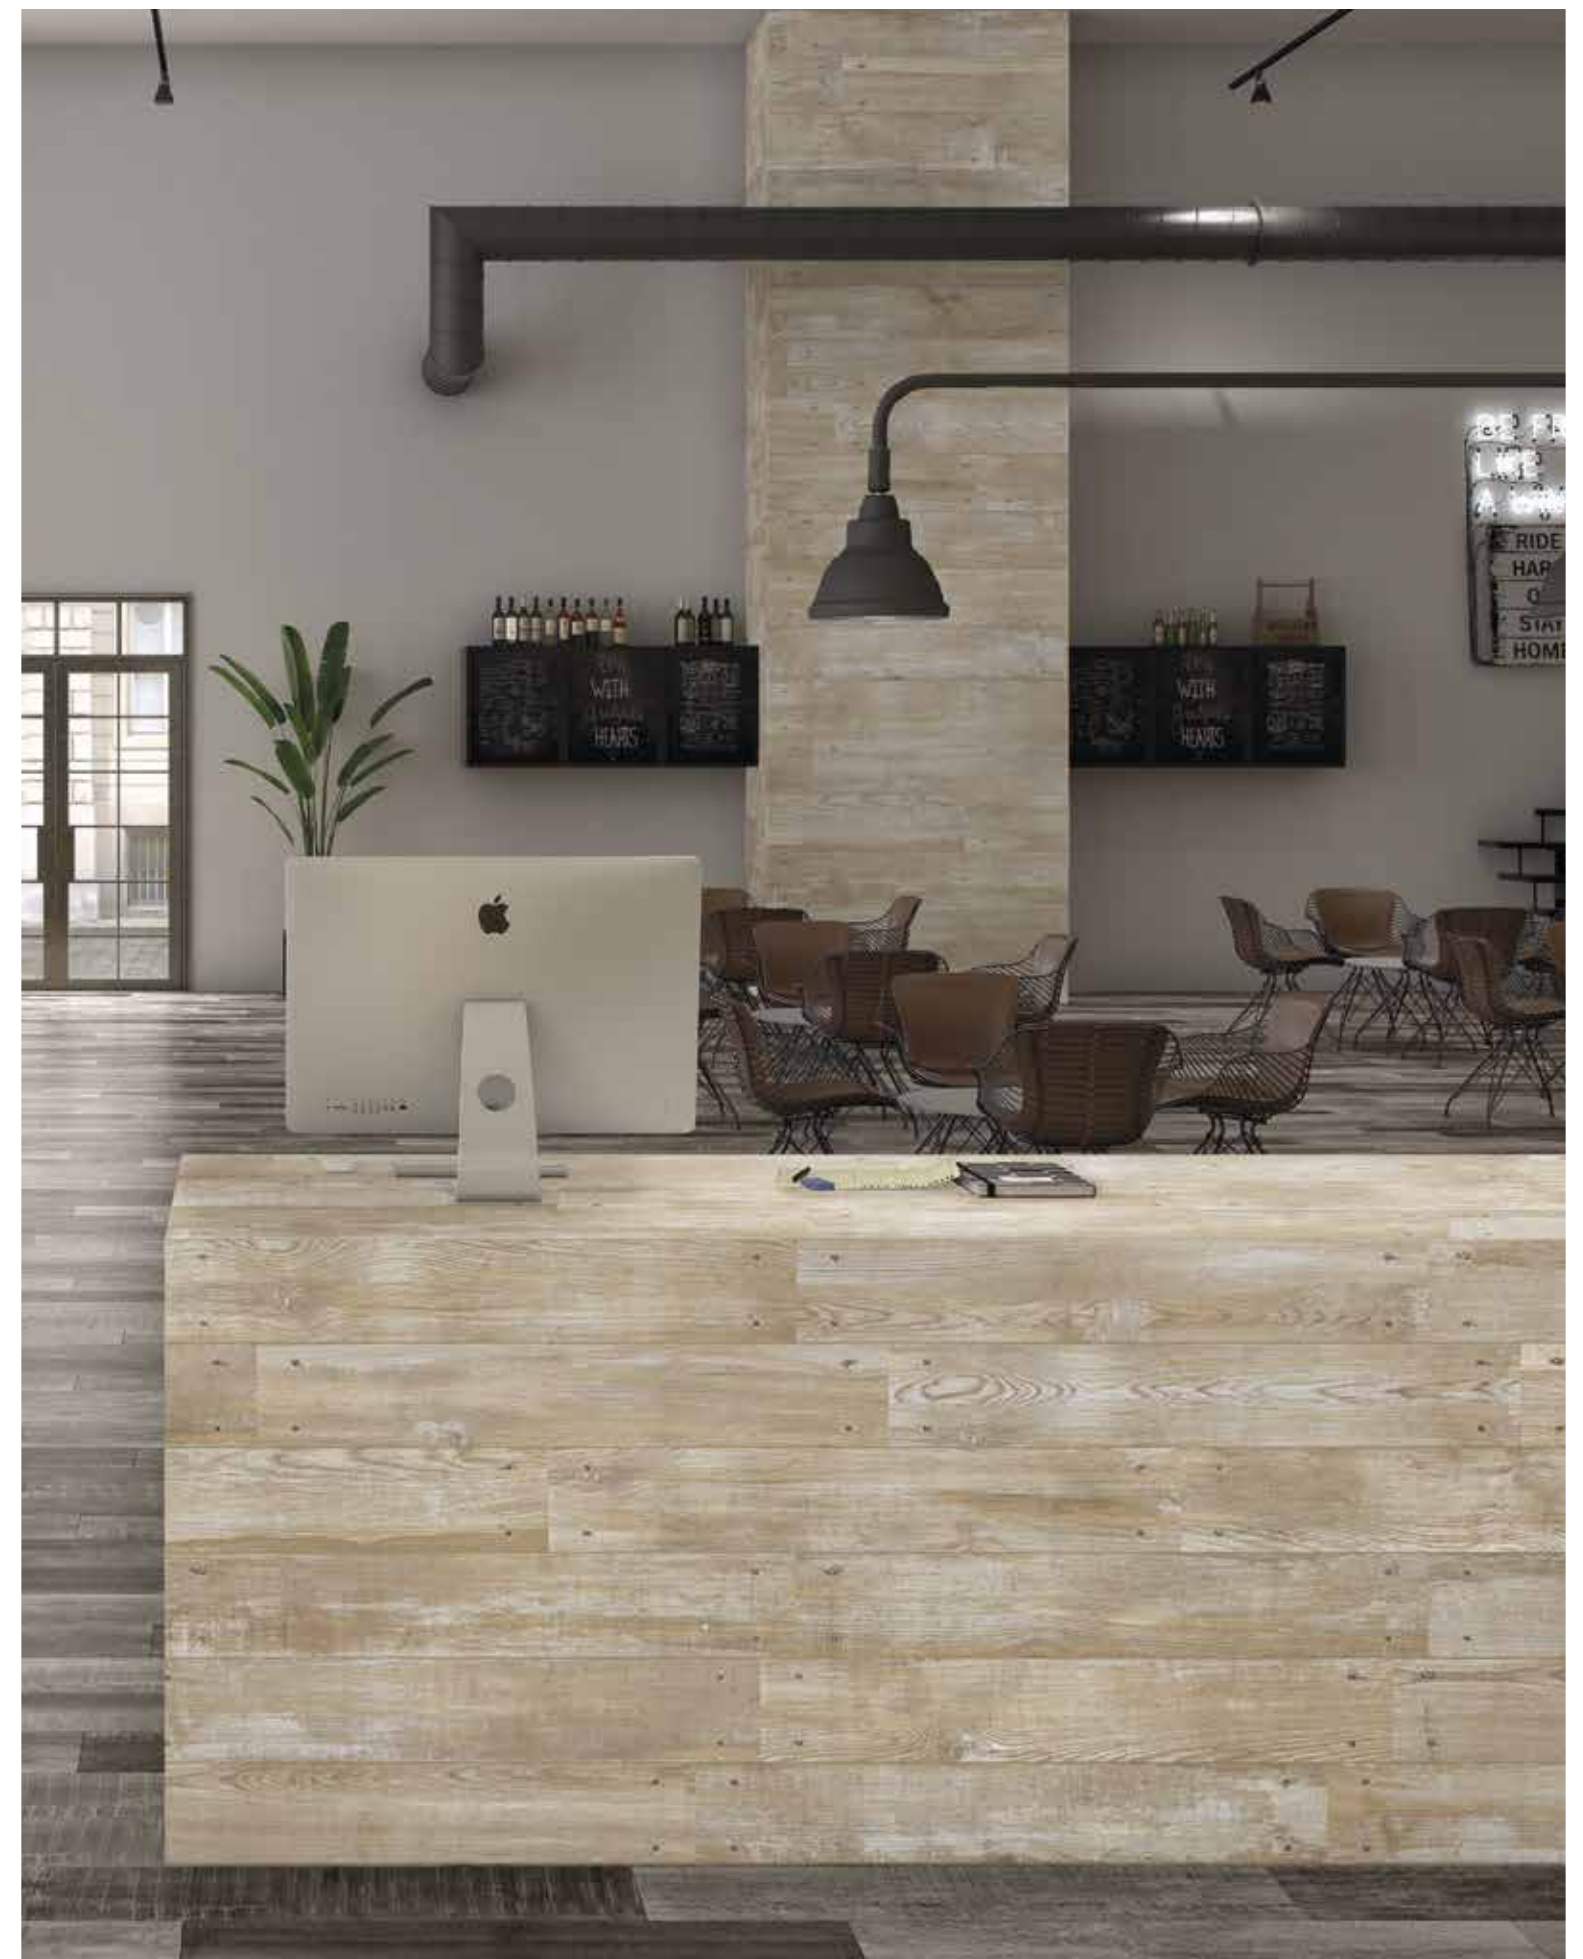

MARBLE_WOOD
& CONCRETE

Portofino

BESTILE

Time to Create

White

Sand

Honey

Nature

Grey

| Available Sizes | Pz/bx | Sqm/bx | Kg/bx | Bx/Pallet | Sqm/Pallet | Kg/Pallet | Thickness |
|----------------------|-------|--------|-------|-----------|------------|-----------|-----------|
| 15x90 cm._5,9"x35,4" | 8pz | 1,08 | 22,80 | 50bx | 64,80 | 1.397 | RT |