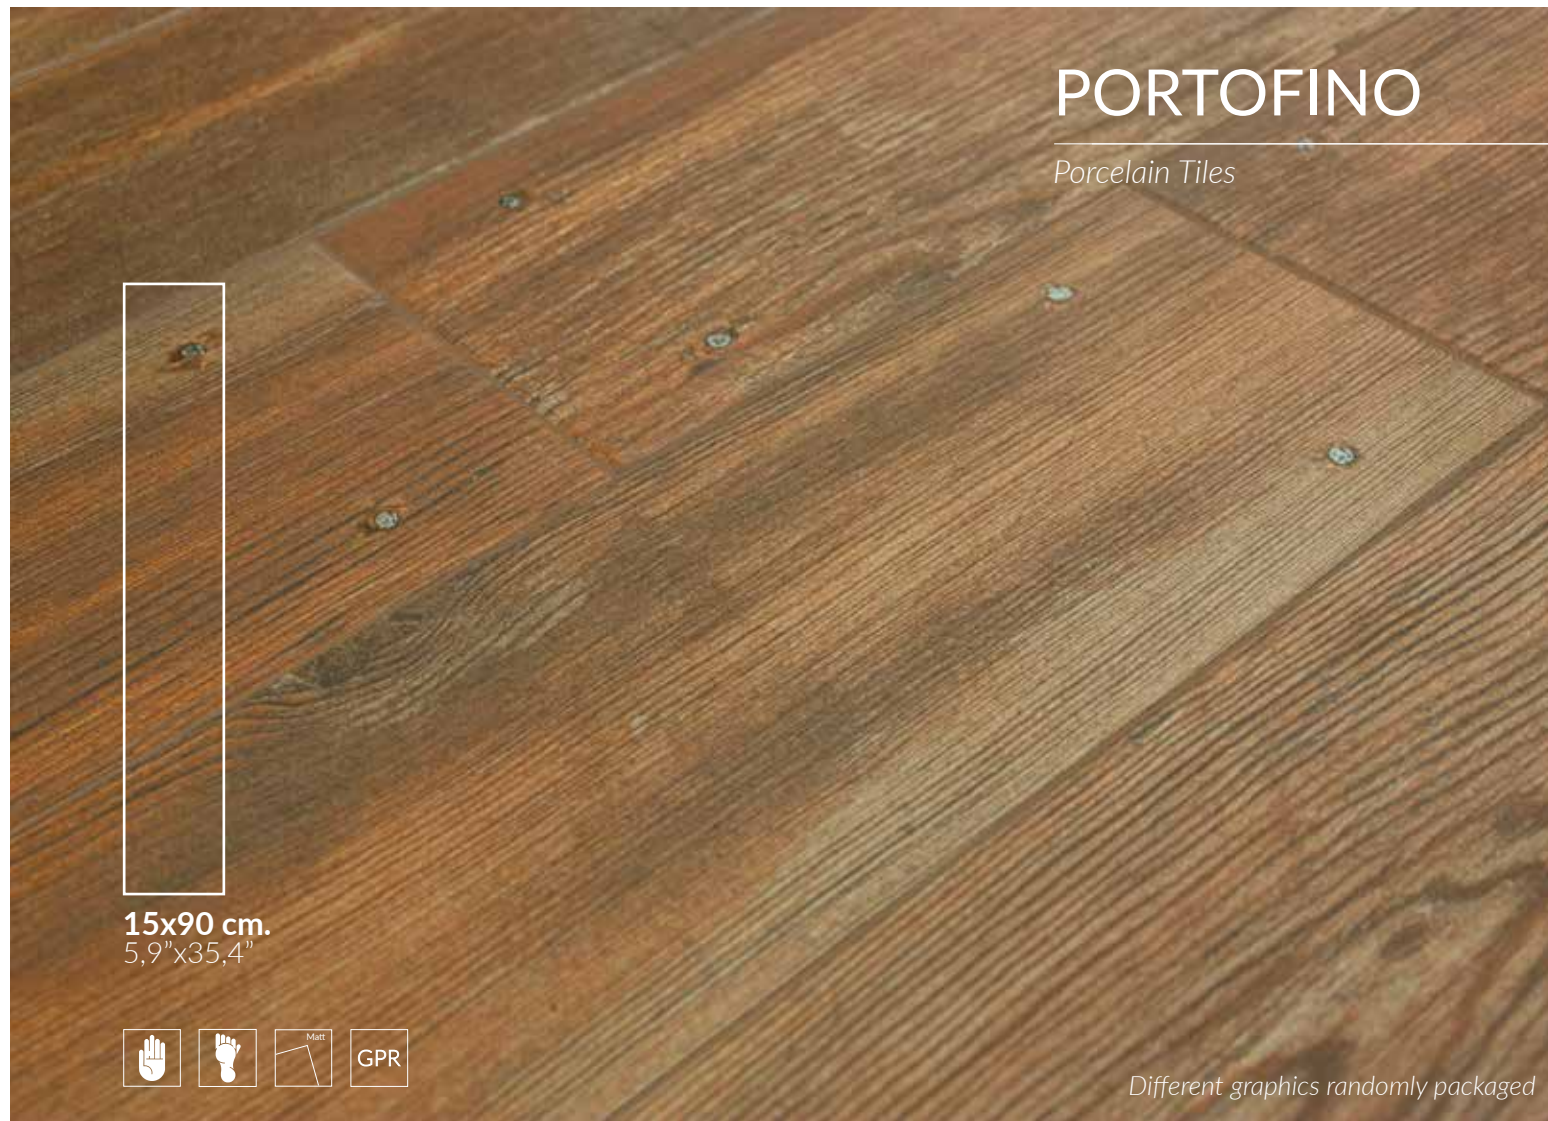

MARBLE_WOOD
& CONCRETE

Portofino

BESTILE

Time to Create

White

Sand

Honey

Nature