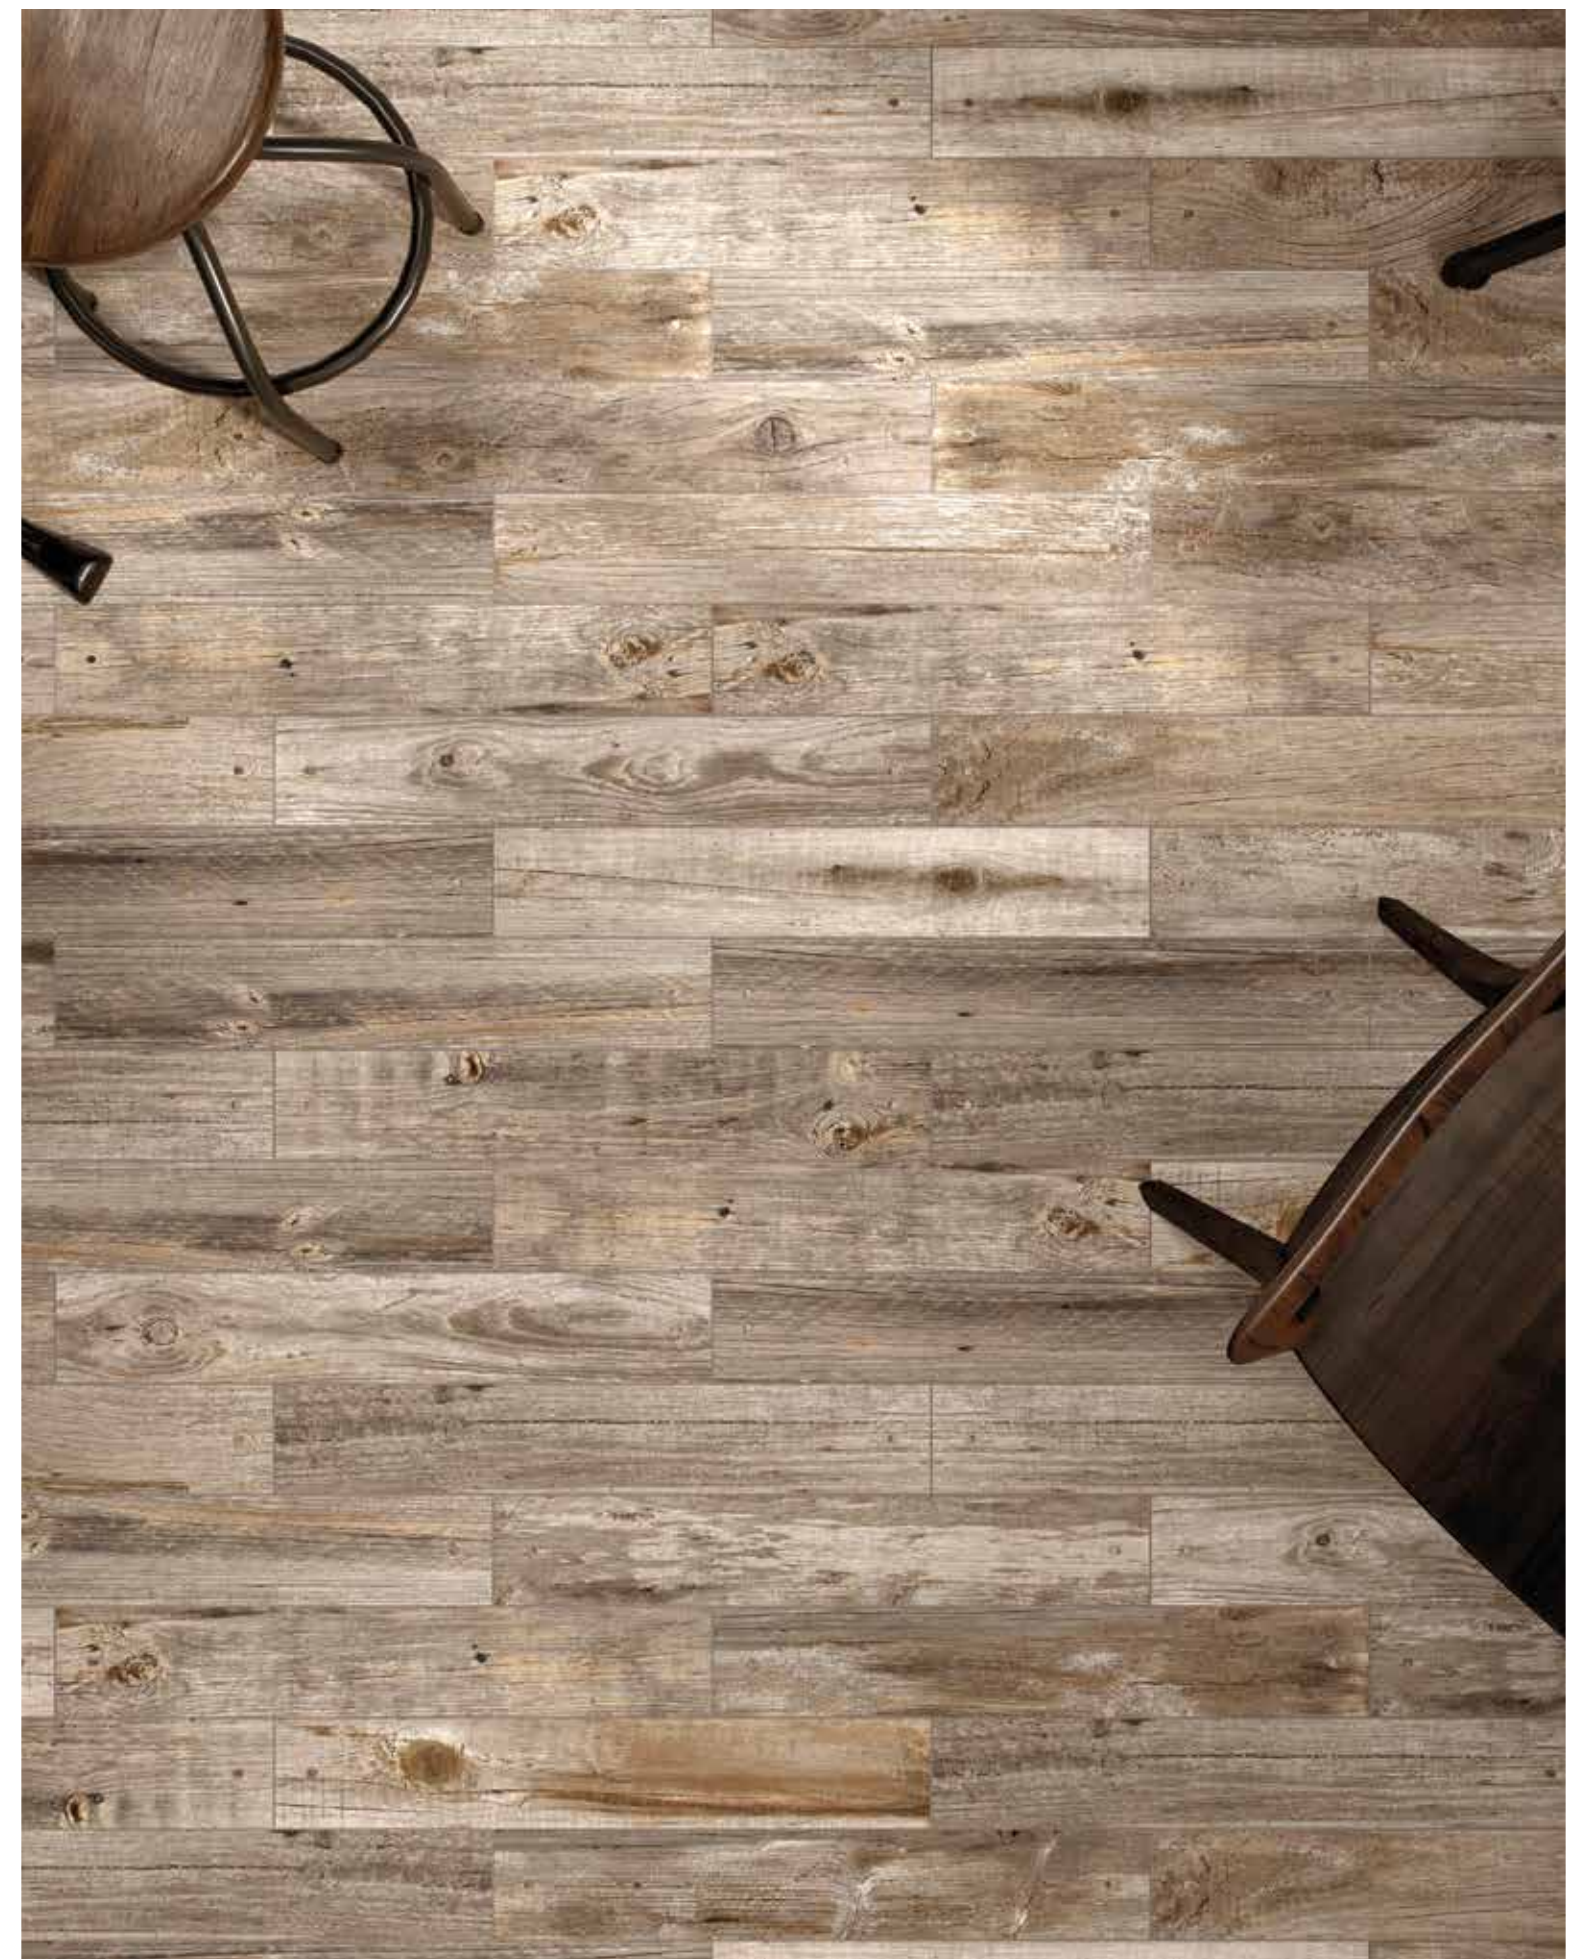

MARBLE_WOOD
& CONCRETE

Speria

BESTILE

Time to Create

White

Greyed

Nature

Available Sizes	Pz/bx	Sqm/bx	Kg/bx	Bx/Pallet	Sqm/Pallet	Kg/Pallet	Thickness
10x60 cm._3,9"x23,6"	17pz	1,02	21,70	56bx	57,12	1.215	RT