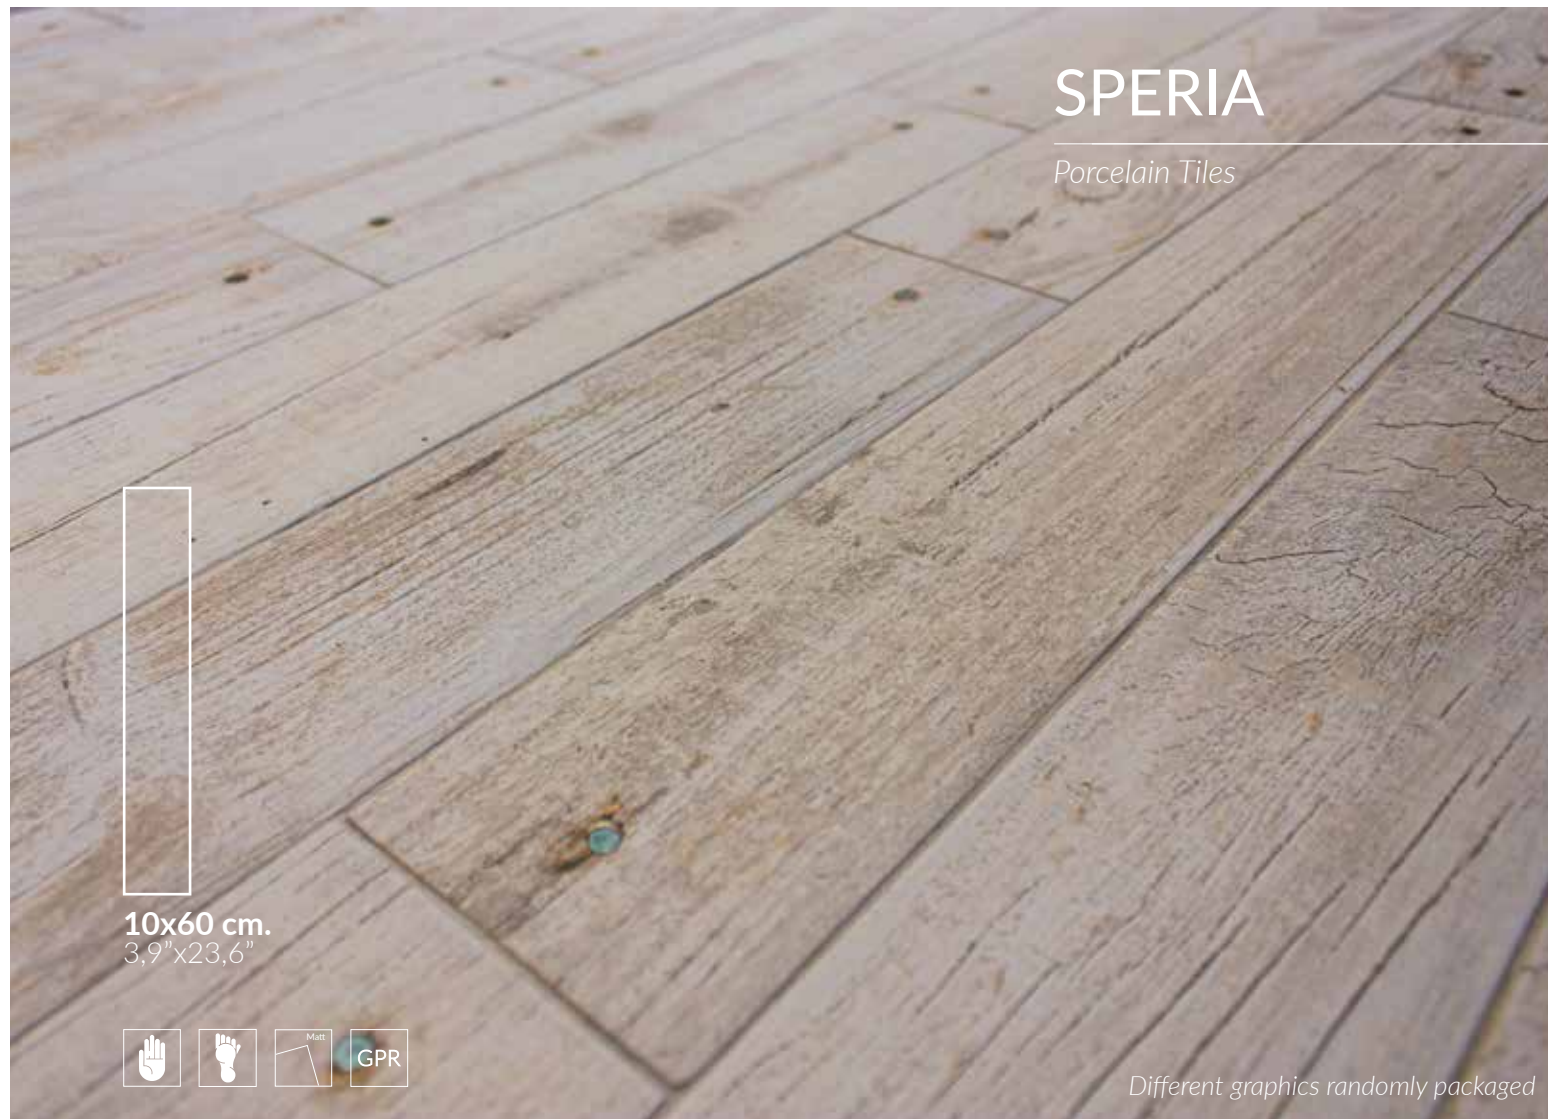

MARBLE_WOOD
& CONCRETE

Speria

BESTILE

Time to Create

White

Greyed

Nature

Available Sizes	Pz/bx	Sqm/bx	Kg/bx	Bx/Pallet	Sqm/Pallet	Kg/Pallet	Thickness
10x60 cm._3,9"x23,6"	17pz	1,02	21,70	56bx	57,12	1.215	RT