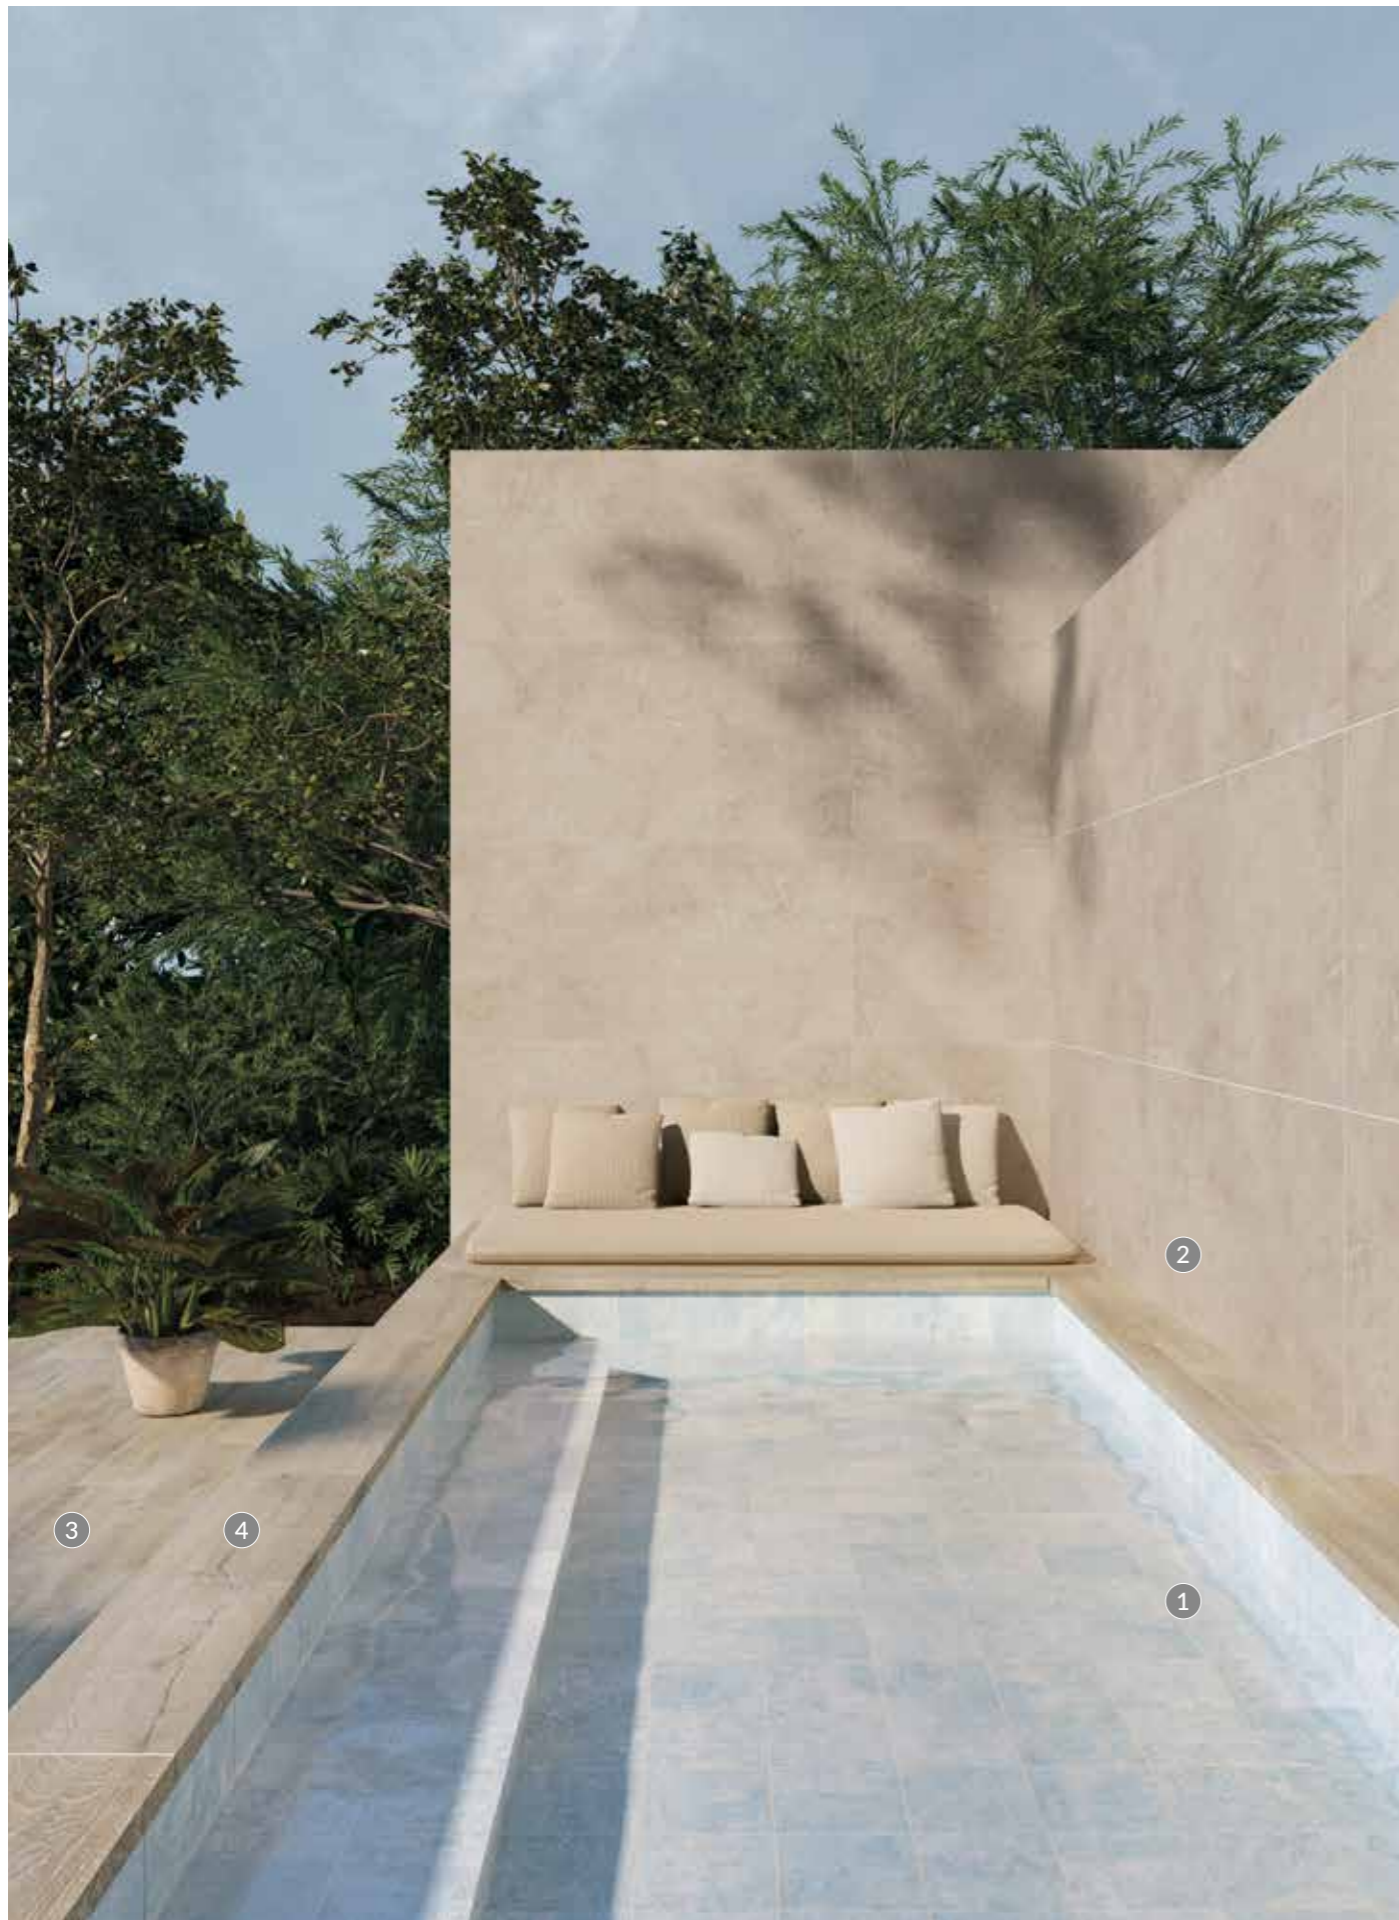

Pools by Bestile

BESTILE
Time to Create

ALTAI	4 COLORS, 2 FINISHES		2
	   		
	White Sand Sky Green		
ATLANTICO	5 COLORS, 2 FINISHES		6
	    		
	Sand Sky Turquoise Marine Mix		
BALI	2 COLORS, 1 FINISH		10
	 		
	Green Grey		
CALIOPE	3 COLORS, 2 FINISHES		12
	  		
	Sand Turquoise Marine		
CARMEN	5 COLORS, 2 FINISHES		14
	    		
	White Beige Grey Green Blue		
EUNOIA	3 COLORS, 2 FINISHES		18
	  		
	Sand Green Blue		
KEO	3 COLORS, 2 FINISHES		22
	  		
	Sand Sky Marine		
MARITIMA	4 COLORS, 2 FINISHES		26
	   		
	Sand Sky Turquoise Marine		
SAMBA	1 COLOR, 2 FINISHES		30
			
VINTAGE	1 COLOR, 2 FINISHES		32
			
	V/P 011		
OUTDOORS for SWIMMING POOLS AREAS			34