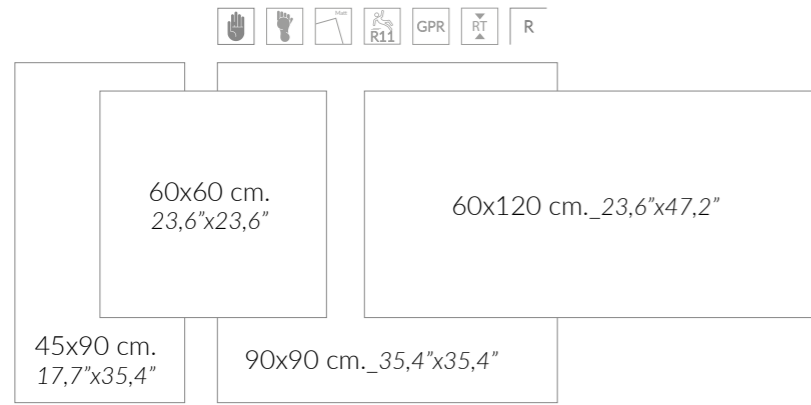

2 Cedro Natural Adz
30x120 cm_11,8"x47,2"

3 Balbi Marengo Matt
60x120 cm_23,6"x47,2"

1 Samba
20x20 cm_8,9"x8,9"

4 Sweden Honey
20x120 cm_7,9"x47,2"

5 Balbi Perla Matt
60x120 cm_23,6"x47,2"

2 Outside Corner Edge Sweden Honey
(Set 2 pieces)
20x120 cm_7,9"x 47,2"

3 Edge Sweden Honey
20x120 cm_7,9"x 47,2"

1 Vintage V/P 011
22,5x22,5 cm_8,9"x8,9"

2 Porfido Tex Beige
20x20 cm_7,9"x7,9"

3 Porfido Tex Beige
20x30 cm_7,9"x11,8"

Outdoor_STONES

Juliette Bone Adz

Juliette Gris Adz