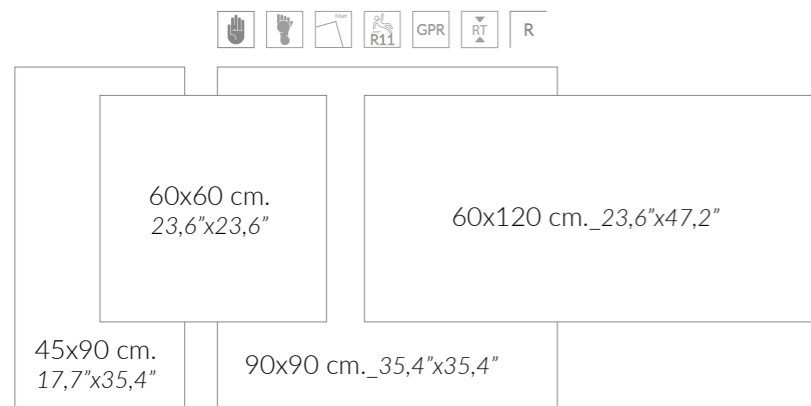

Outdoor_MARBLES

Outdoor_WOOD

SMALL SIZE

Consult our wide range of non-slip products for swimming pool areas.