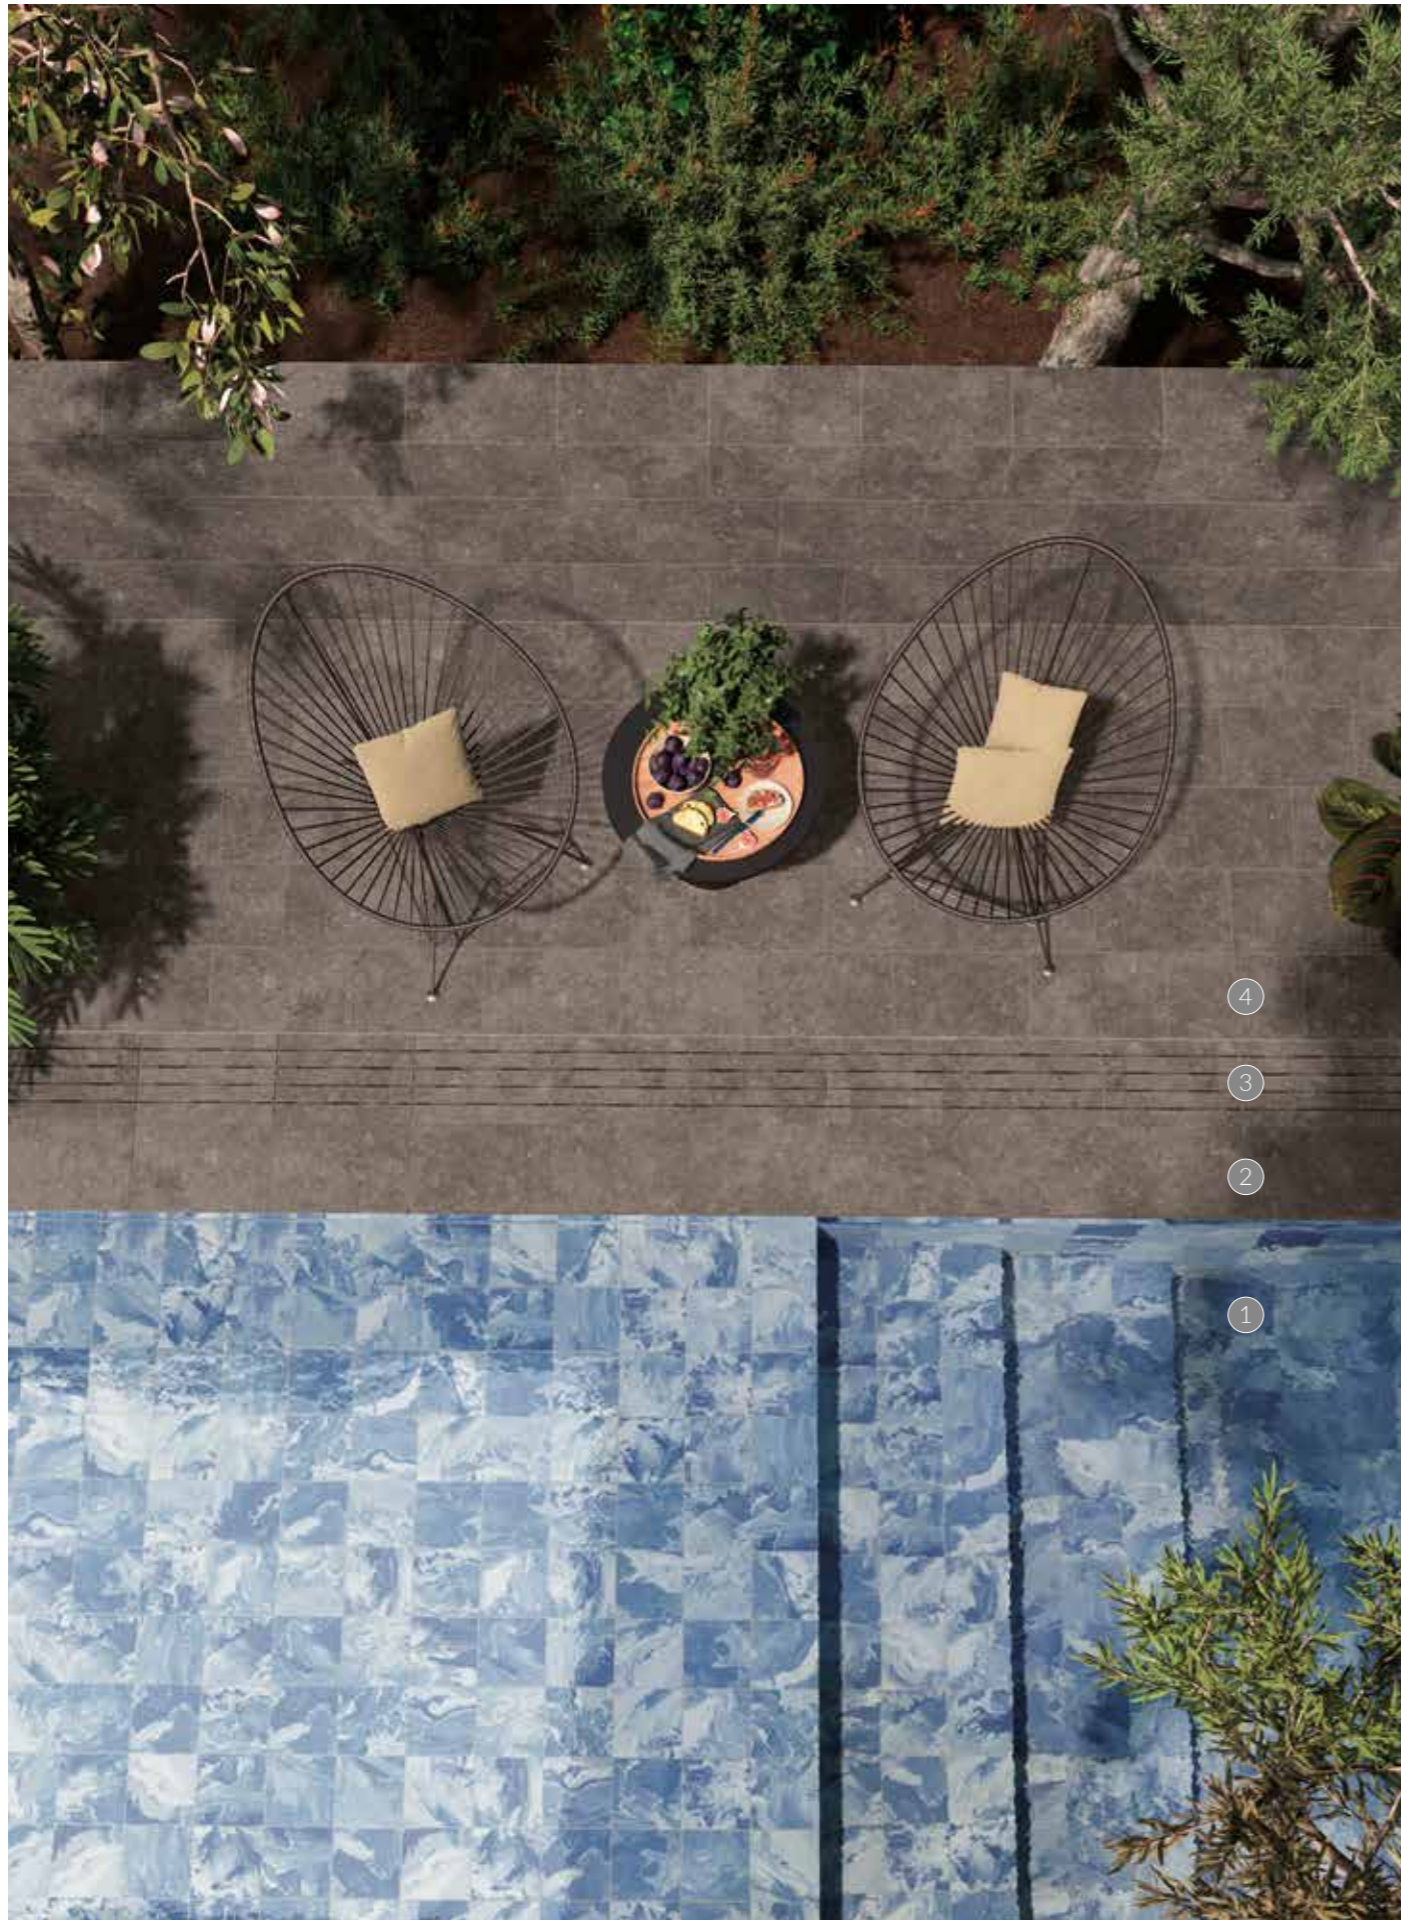

1 Atlantico Marine
15x15 cm_5,9"x5,9"

4 Pierre Tex Black
20x30 cm_7,9"x11,8"

Pierre Tex Black
20x20 cm_7,9"x7,9"

2 Simple Step Pierre Tex Black
20x30 H cm_7,9"x11,8"

3 Water Grille Pierre Tex Black
20x30 cm_7,9"x11,8"