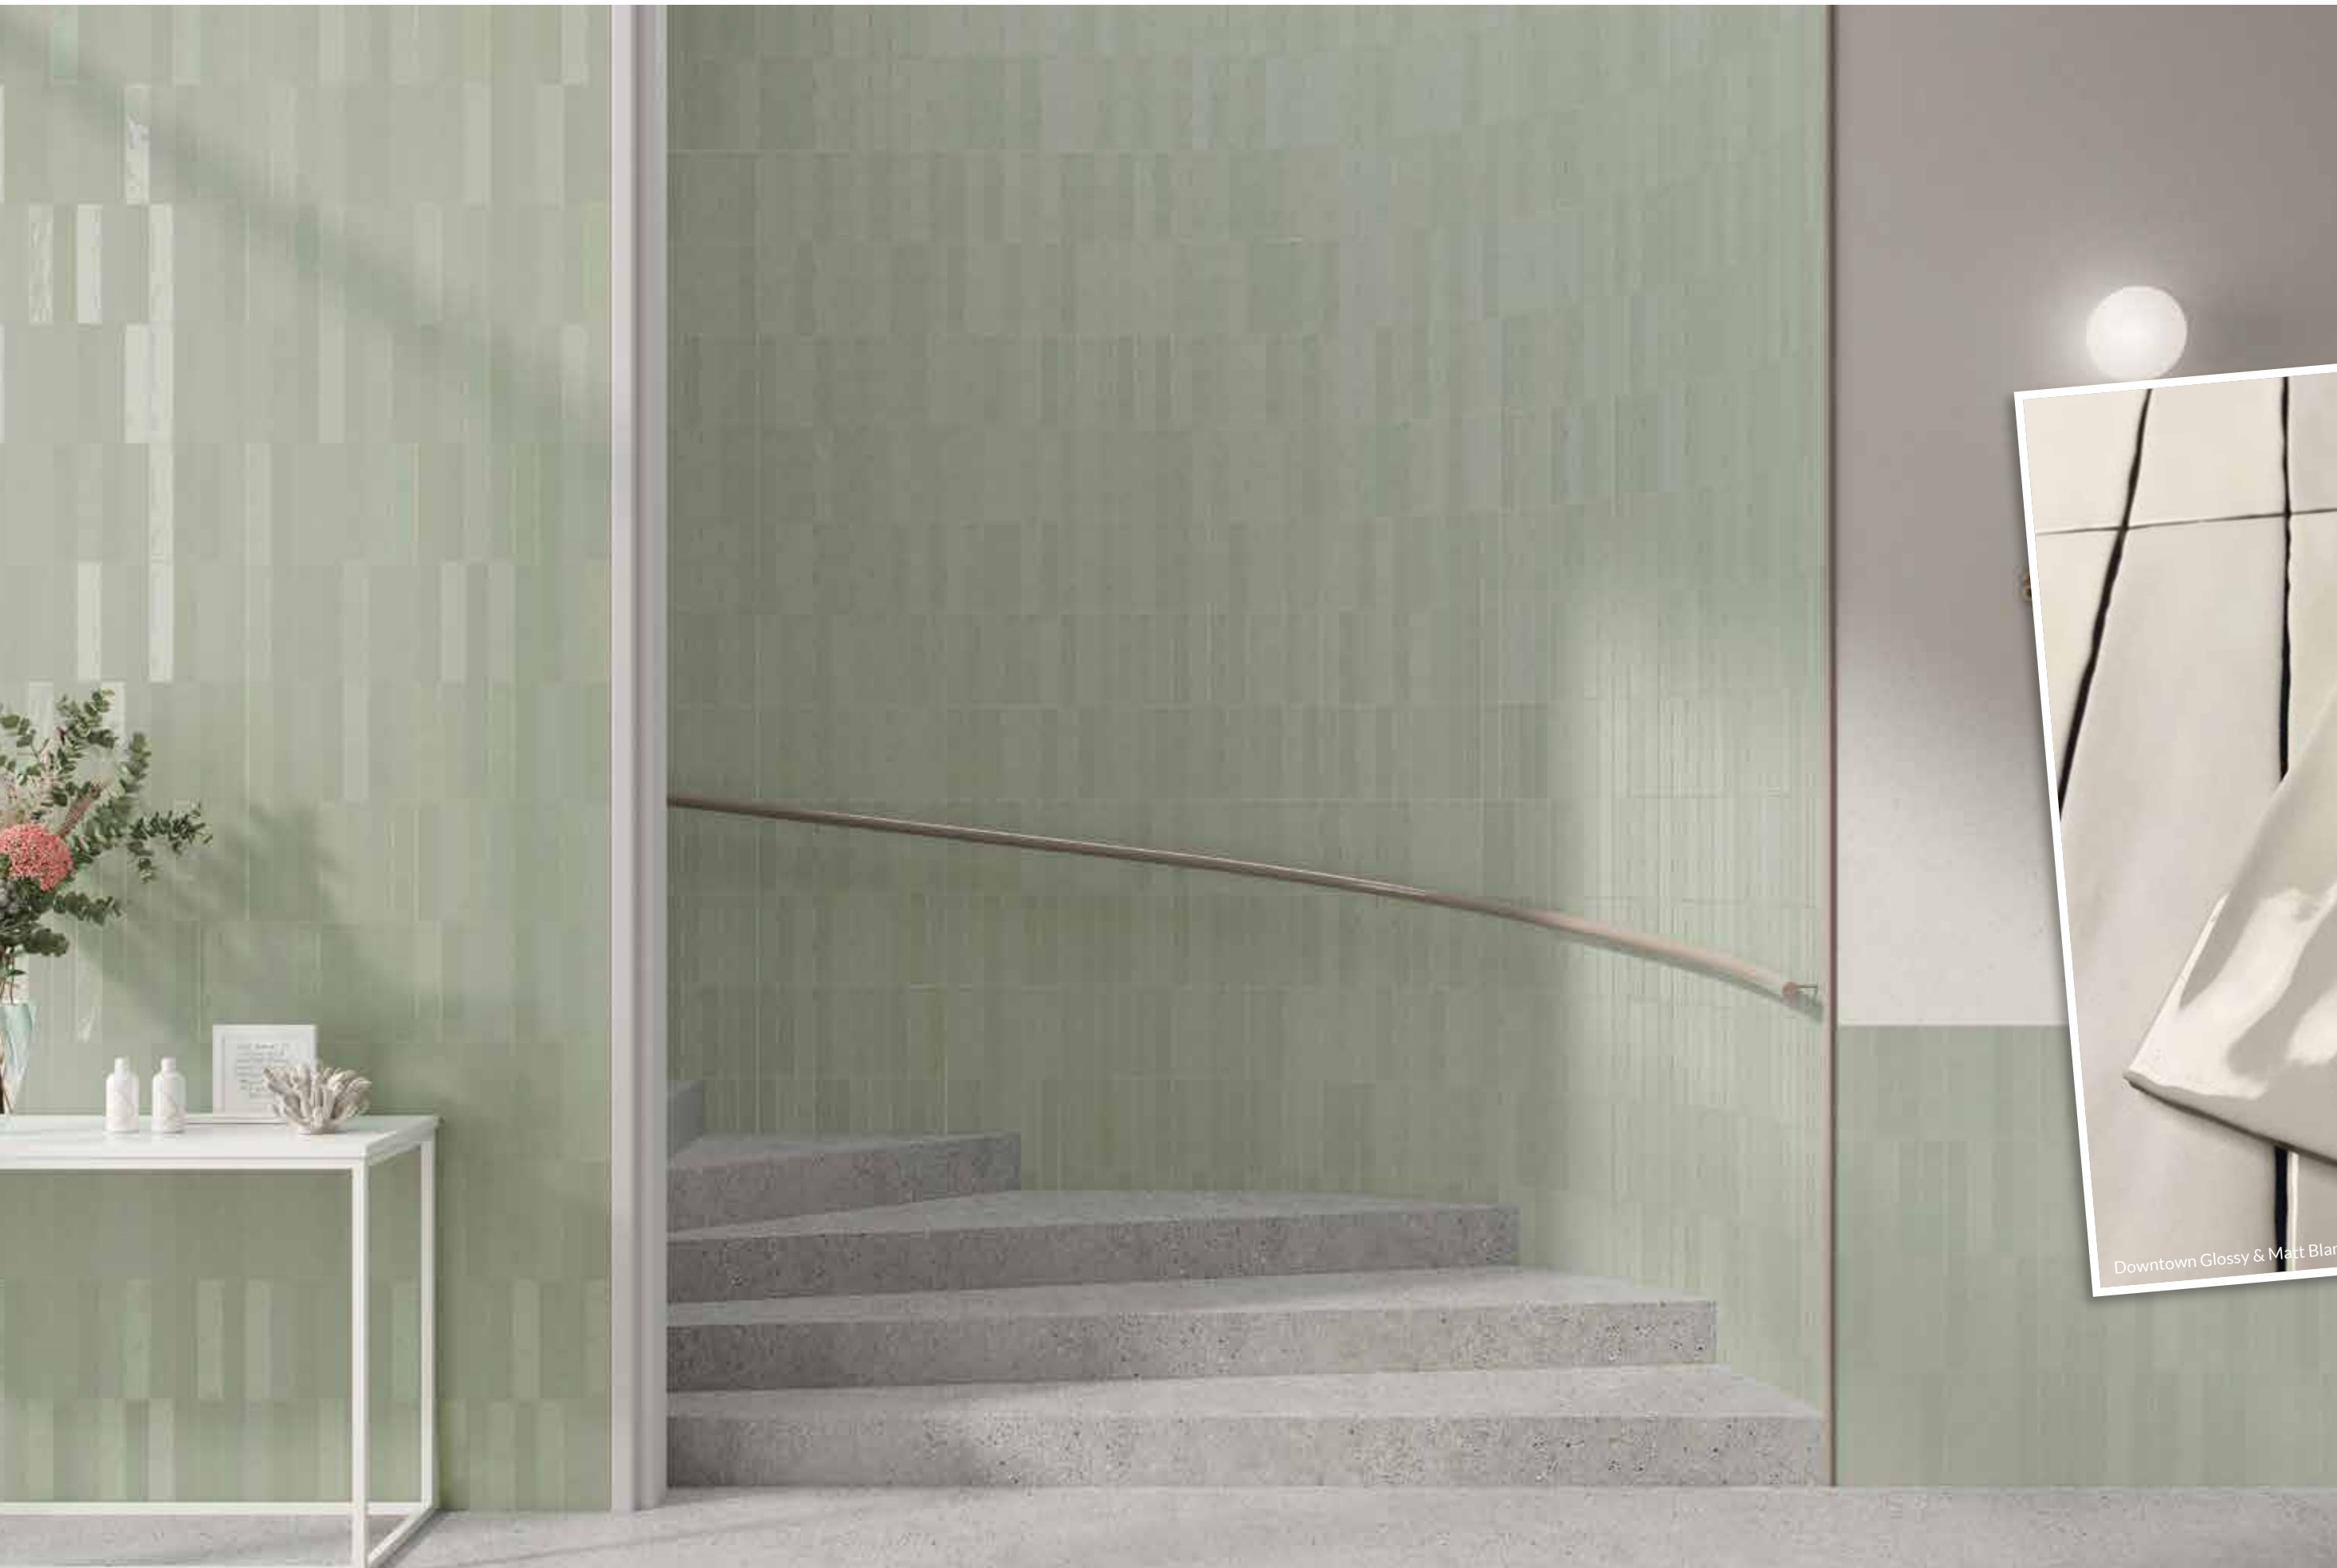

# Downtown

Decorative

Downtown Matt Rosa 5x25 cm\_2"x9,8" & Juliette Gris 60x120 cm\_23,6"x47,2"

**PORCELAIN TILES**

**5x25 cm**

**2"x9,8"**

**BESTILE**

5x25 cm  
2"x9,8"

Downtown Glossy Blanco 5x25 cm\_2"x9,8"

Downtown Glossy & Matt Cielo 5x25 cm\_2"x9,8"

Downtown Glossy Gris 5x25 cm\_2"x9,8"