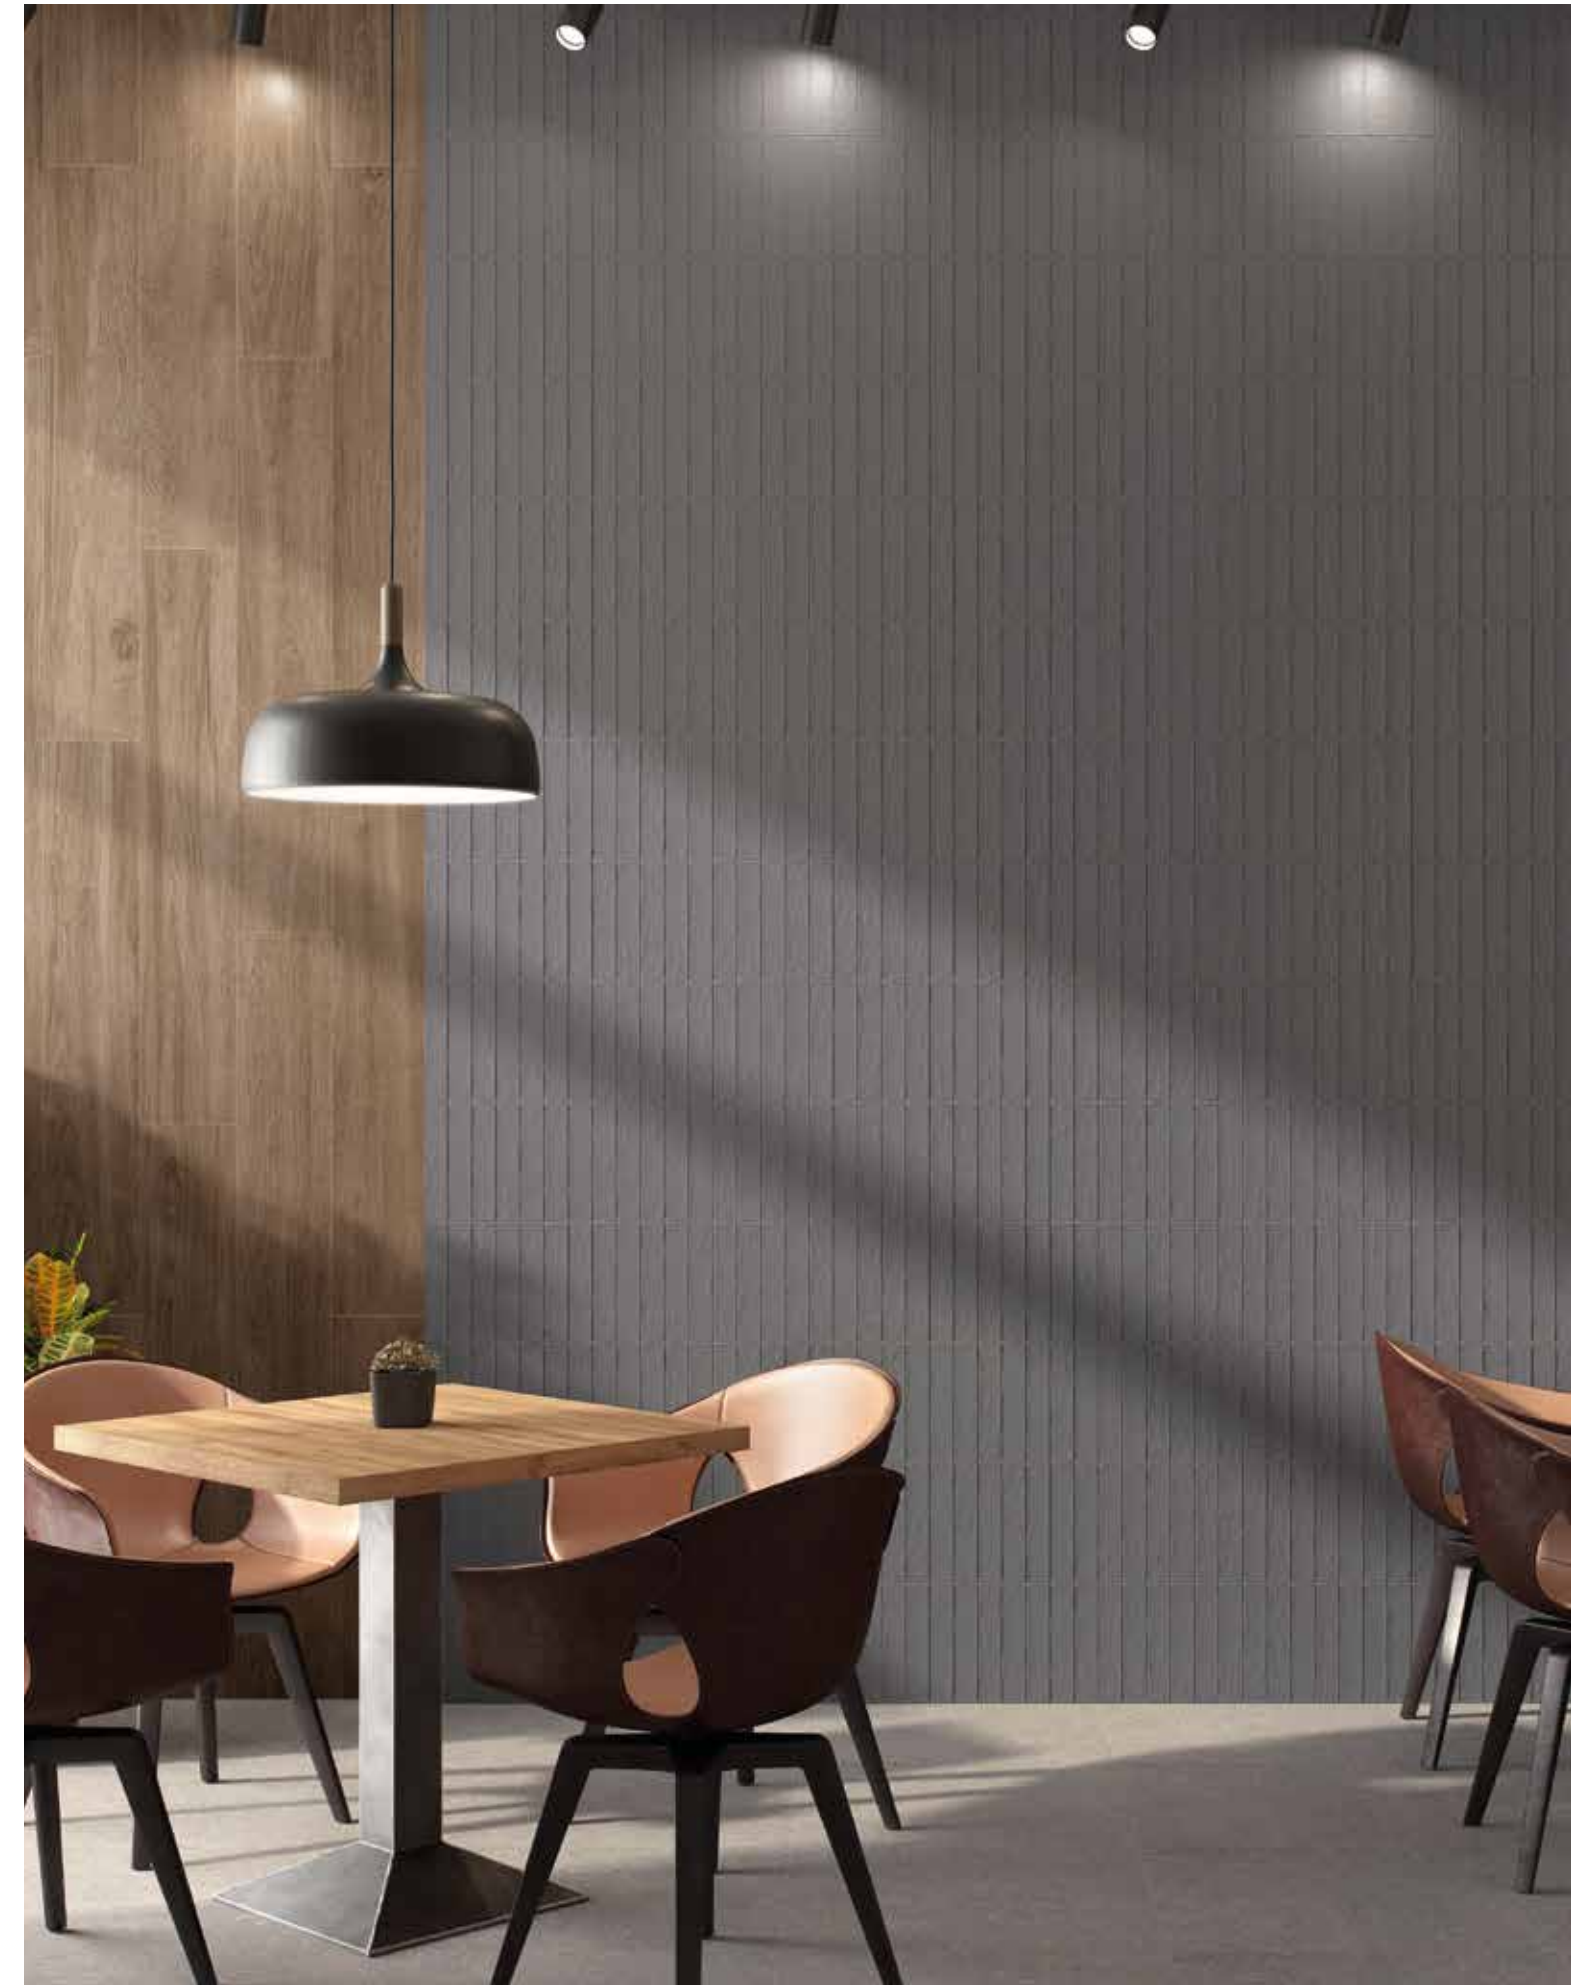

Isar Haya 20x120 cm.\_7,8"x47,2", & Tube Natural 30x120 cm.\_11,8"x47,2"

Isar Nuez 10x120 cm.\_3,9"x47,2"

Isar Arce 20x120 cm\_7,8"x47,2", 15x120 cm\_5,9"x47,2" & 10x120 cm\_3,9"x47,2"

Isar Haya 20x120 cm\_7,8"x47,2", & Boiserie Tomillo 30x120 cm\_11,8"x47,2"