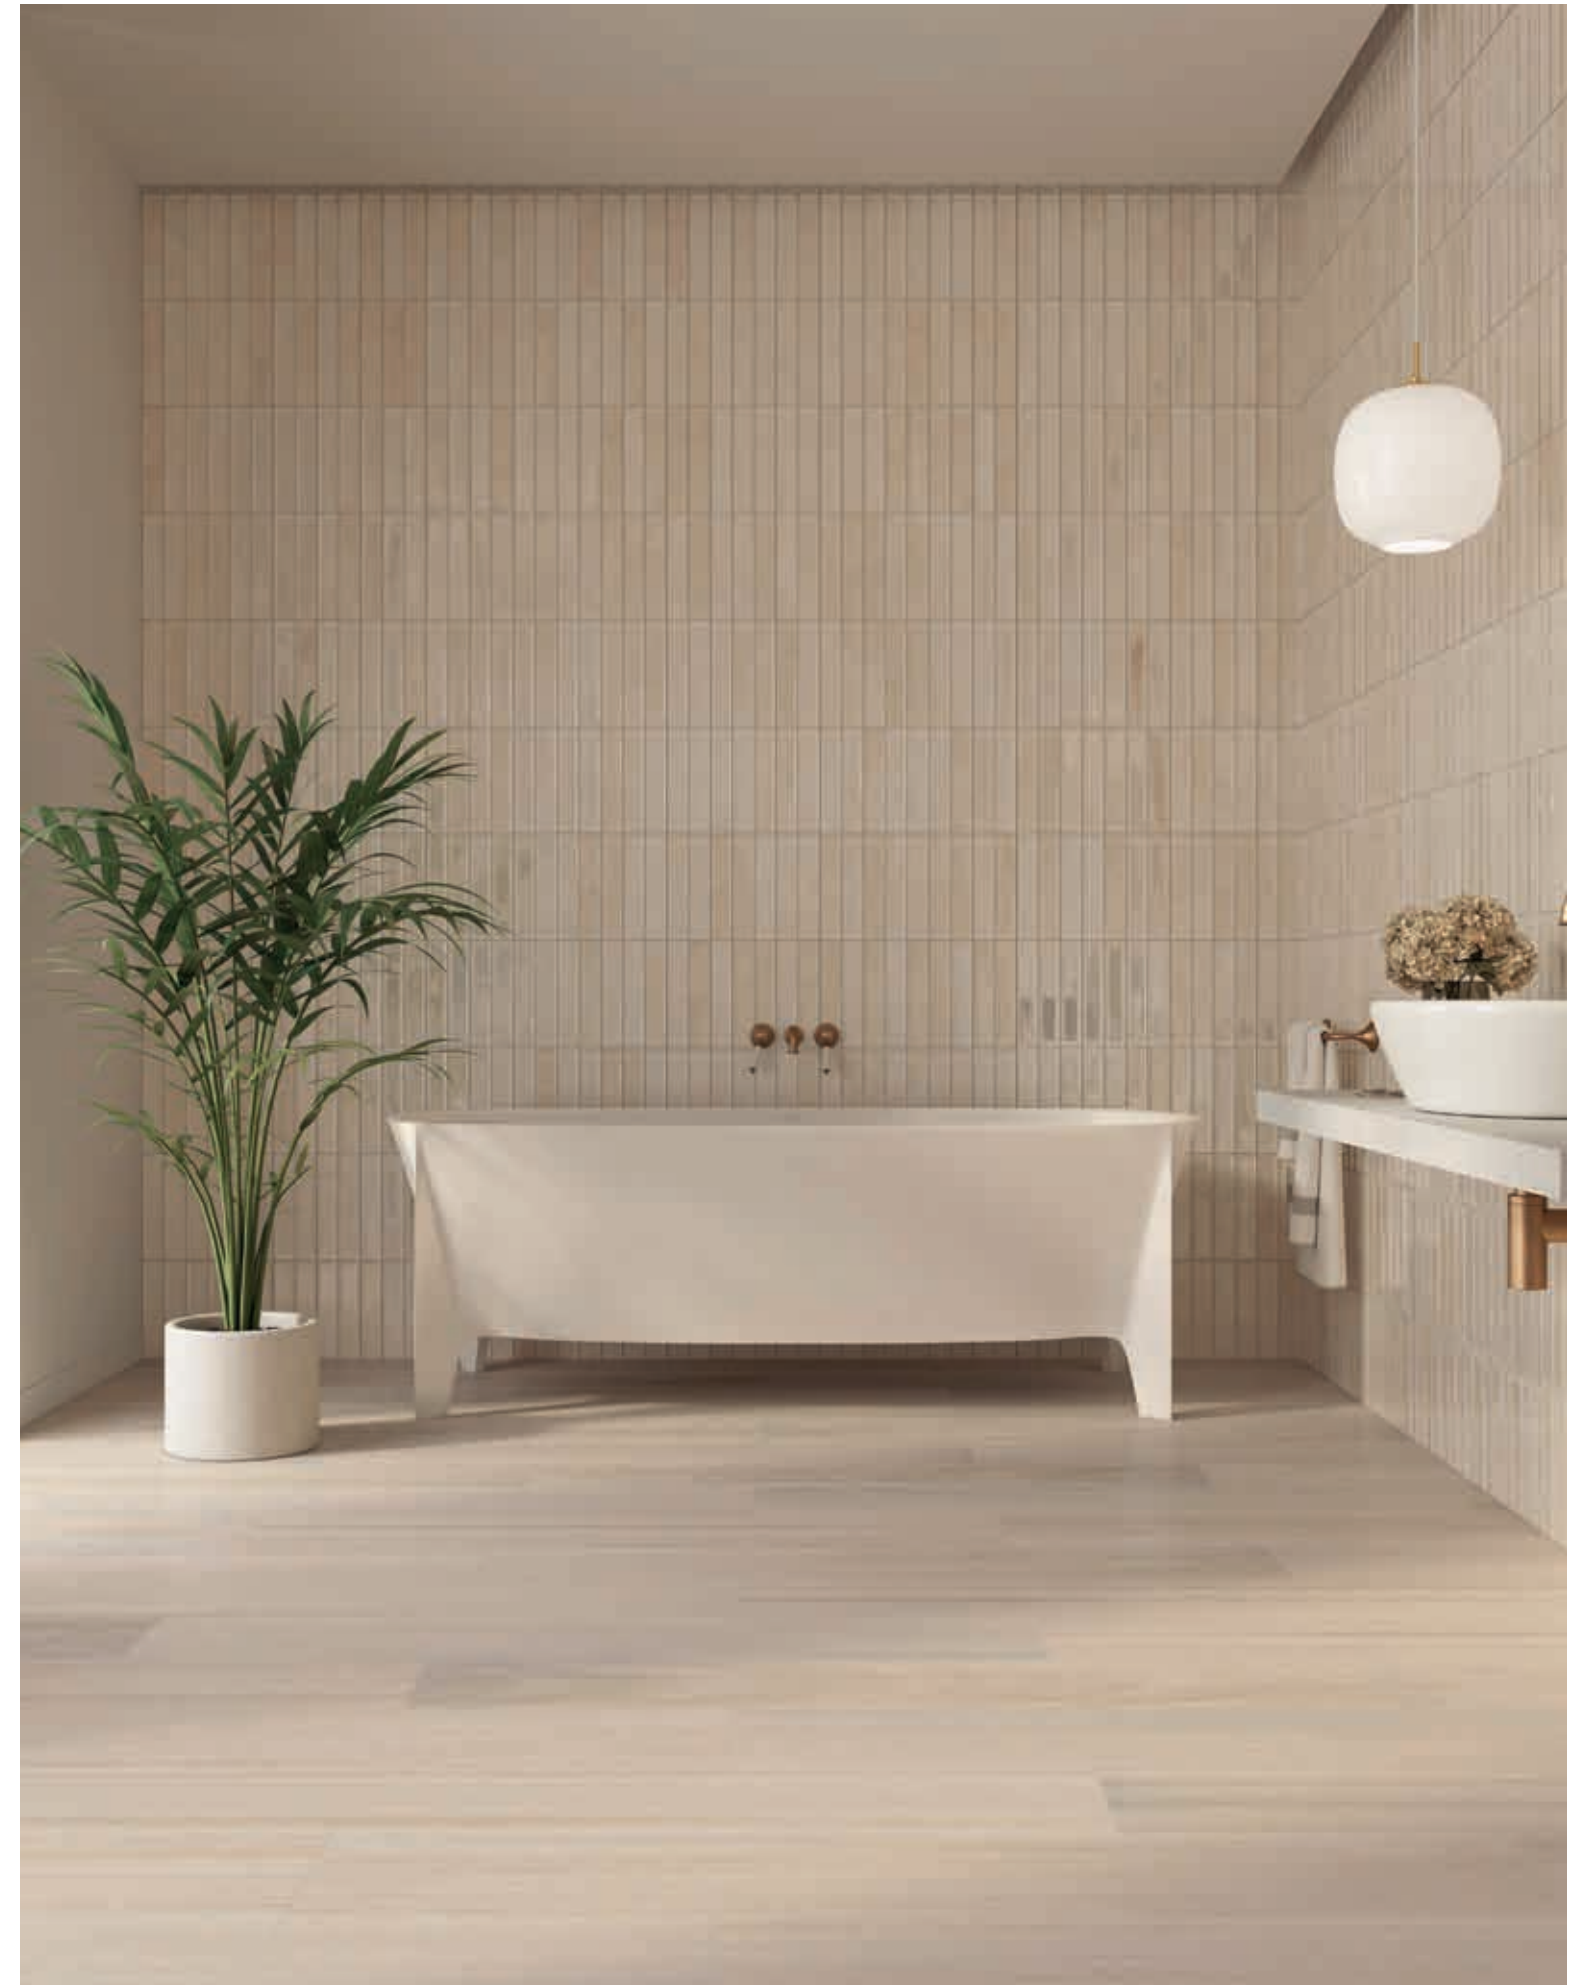

Tipuana Pino 20x120 cm_7,8"x47,2" & Mailo Beige 5x25 cm_2"x9,8"