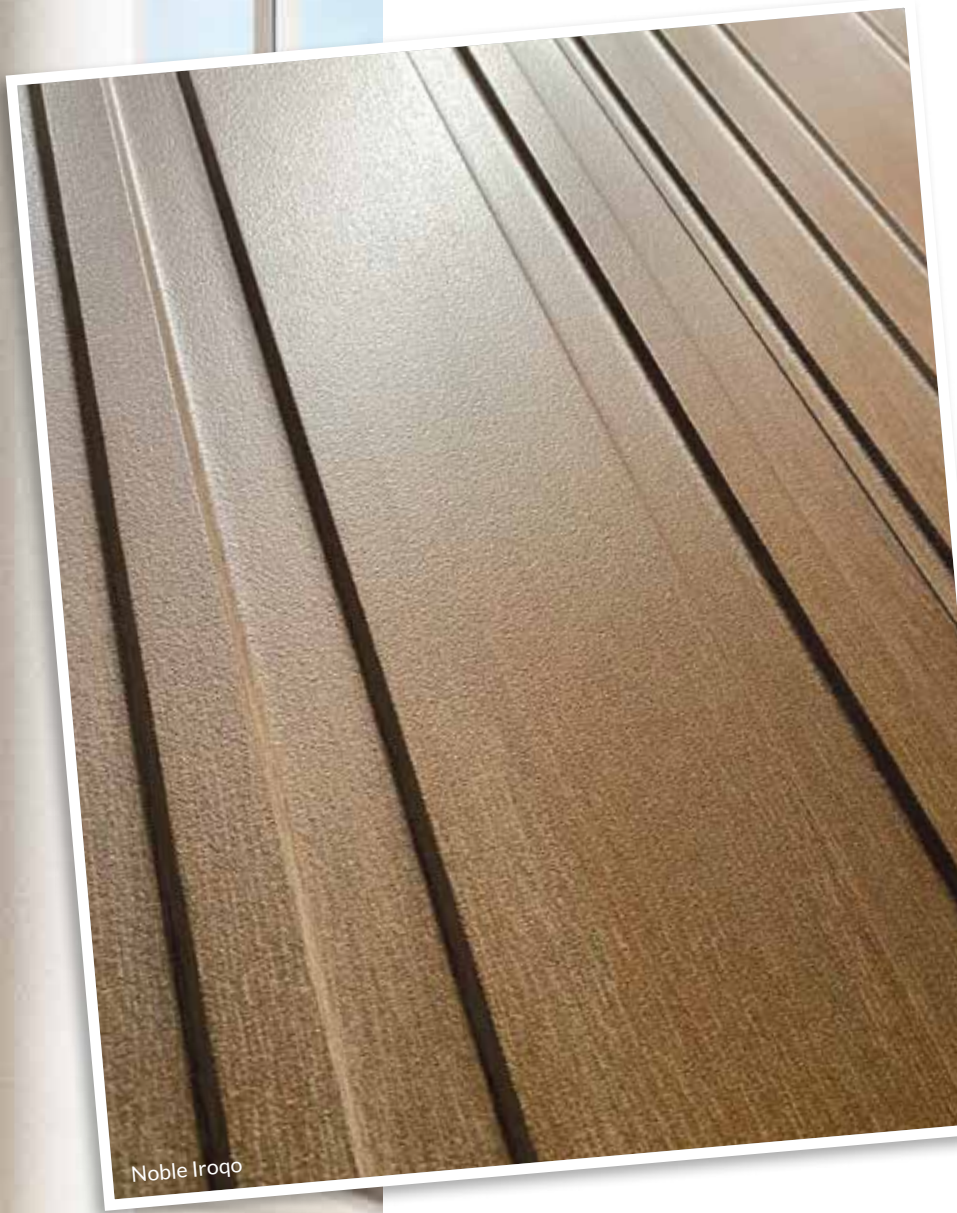

Noble

Woods

Noble Haya 30x120x1,4 cm_11,8"x47,2"x0,6" & Downtown Glossy Blanco 5x25 cm_2"x9,8"

RECTIFIED PORCELAIN TILES

30x120x1,4 cm

11,8"x47,2"x0,6"

BESTILE

30x120x1,4 cm
11,8"x47,2"x0,6"

Noble Iroqo 30x120x1,4 cm_11,8"x47,2"x0,6" & Pulpis Beige 60x120 cm_23,6"x47,2"

NOBLE *by Bestile*

Different graphics randomly packaged

30x120x1,4 cm
11,8"x47,2"x0,6"

Noble Iroqo 30x120x1,4 cm_11,8"x47,2"x0,6"